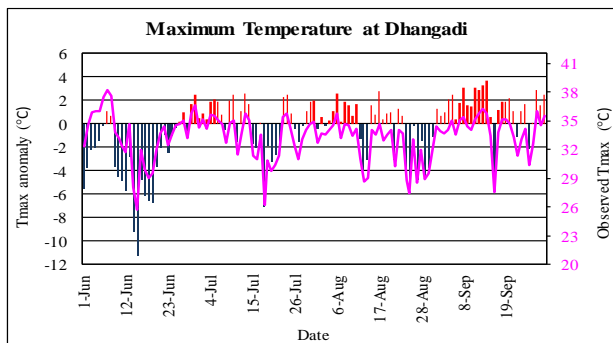

Monsoon (June-September, 2021) Temperature Monitoring

Temperature deviation from normal

Observed Temperature

Government of Nepal
Ministry of Energy, Water Resource and Irrigation
Department of Hydrology and Meteorology
Climate Division (Climate Analysis Section)
Babarmahal, Kathmandu