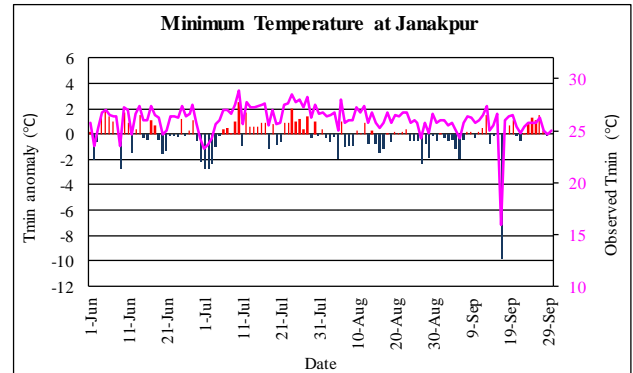

Government of Nepal
Ministry of Energy, Water Resource and Irrigation
Department of Hydrology and Meteorology
Climate Division (Climate Analysis Section)
Babarmahal, Kathmandu

Monsoon (June-September, 2021) Temperature Monitoring

Temperature deviation from normal

Observed Temperature