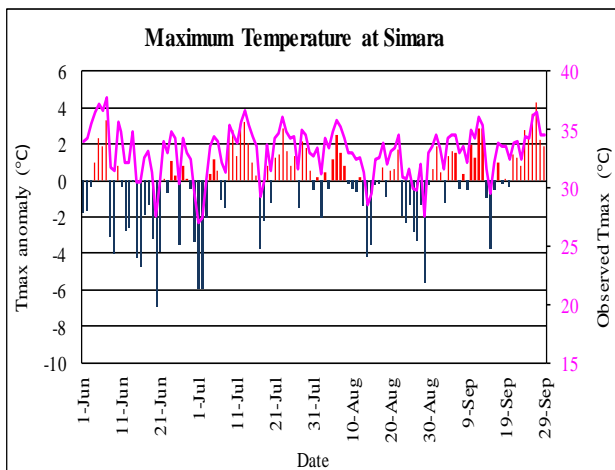

Government of Nepal
Ministry of Energy, Water Resource and Irrigation
Department of Hydrology and Meteorology
Climate Division (Climate Analysis Section)
Babarmahal, Kathmandu

Monsoon (June-September, 2021) Temperature Monitoring

Temperature deviation from normal

Observed Temperature