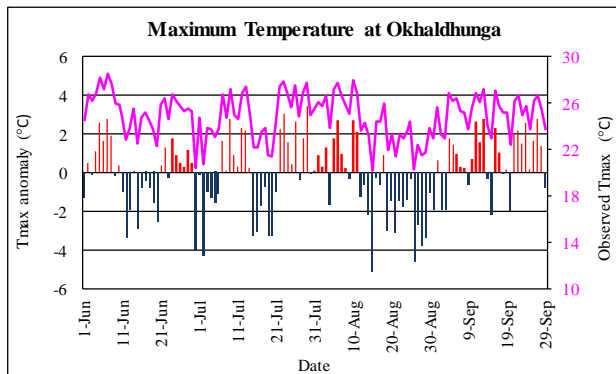

Government of Nepal
Ministry of Energy, Water Resource and Irrigation
Department of Hydrology and Meteorology
Climate Division (Climate Analysis Section)
Babarmahal, Kathmandu

Monsoon (June-September, 2021) Temperature Monitoring

Temperature deviation from normal

Observed Temperature