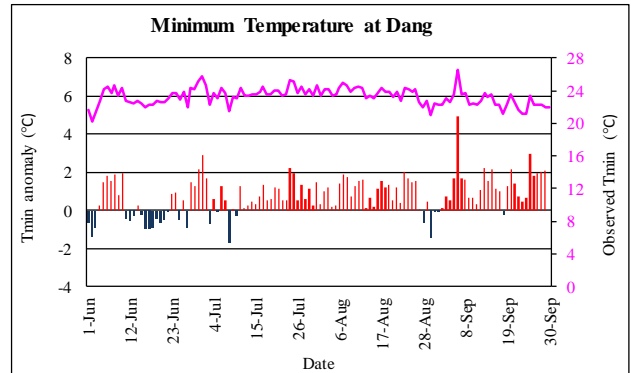

Government of Nepal
Ministry of Energy, Water Resource and Irrigation
Department of Hydrology and Meteorology
Climate Division (Climate Analysis Section)
Babarmahal, Kathmandu

Monsoon (June-September, 2021) Temperature Monitoring

Temperature deviation from normal (Blue and Red bars) Observed Temperature (Magenta line)