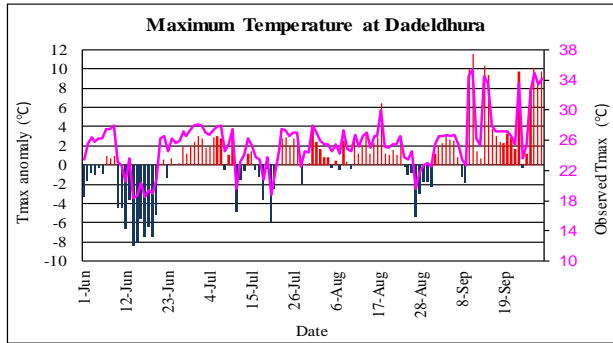

Monsoon (June-September, 2021) Temperature Monitoring

Temperature deviation from normal

Observed Temperature

Government of Nepal
Ministry of Energy, Water Resource and Irrigation
Department of Hydrology and Meteorology
Climate Division (Climate Analysis Section)
Babarmahal, Kathmandu