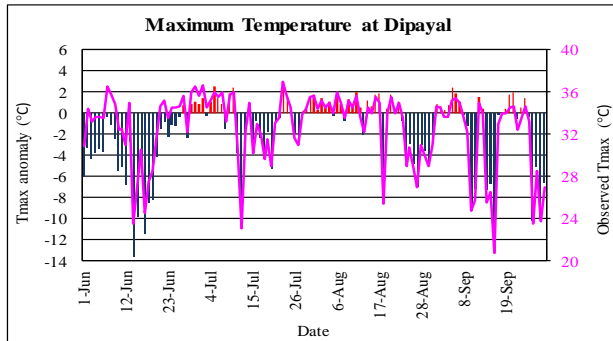

Monsoon (June-September, 2021) Temperature Monitoring

Temperature deviation from normal

Observed Temperature

Government of Nepal
Ministry of Energy, Water Resource and Irrigation
Department of Hydrology and Meteorology
Climate Division (Climate Analysis Section)
Babarmahal, Kathmandu