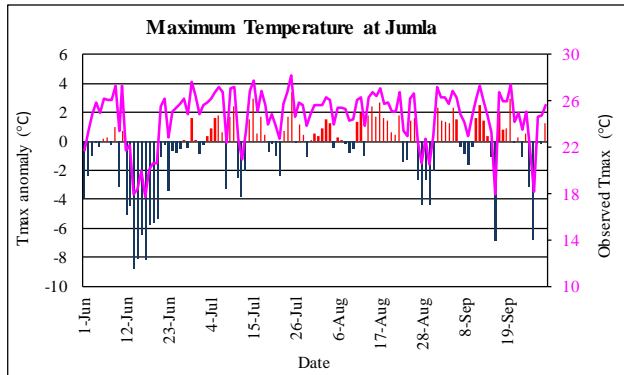

Monsoon (June-September, 2021) Temperature Monitoring

Temperature deviation from normal

Observed Temperature

Government of Nepal
Ministry of Energy, Water Resource and Irrigation
Department of Hydrology and Meteorology
Climate Division (Climate Analysis Section)
Babarmahal, Kathmandu

Monsoon (June-September, 2021) Temperature Monitoring

Temperature deviation from normal (Blue and Red bars) Observed Temperature (Magenta line)

Government of Nepal
Ministry of Energy, Water Resource and Irrigation
Department of Hydrology and Meteorology
Climate Division (Climate Analysis Section)
Babarmahal, Kathmandu