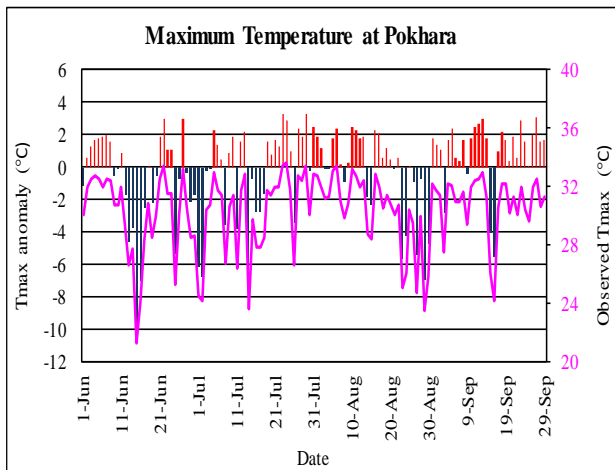

Government of Nepal
Ministry of Energy, Water Resource and Irrigation
Department of Hydrology and Meteorology
Climate Division (Climate Analysis Section)
Babarmahal, Kathmandu

Monsoon (June-September, 2021) Temperature Monitoring

Temperature deviation from normal

Observed Temperature