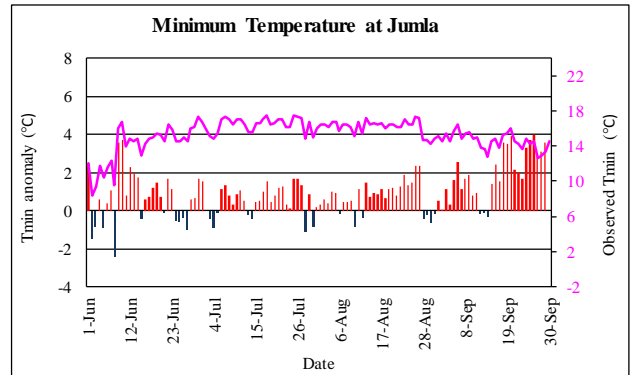

Monsoon (June-September, 2021) Temperature Monitoring

Temperature deviation from normal

Observed Temperature

Government of Nepal
Ministry of Energy, Water Resource and Irrigation
Department of Hydrology and Meteorology
Climate Division (Climate Analysis Section)
Babarmahal, Kathmandu

Monsoon (June-September, 2021) Temperature Monitoring

Temperature deviation from normal (Blue and Red bars) Observed Temperature (Magenta line)

Government of Nepal
Ministry of Energy, Water Resource and Irrigation
Department of Hydrology and Meteorology
Climate Division (Climate Analysis Section)
Babarmahal, Kathmandu