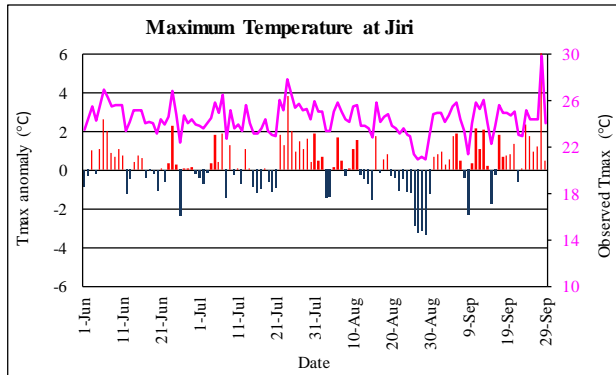

Government of Nepal
Ministry of Energy, Water Resource and Irrigation
Department of Hydrology and Meteorology
Climate Division (Climate Analysis Section)
Babarmahal, Kathmandu

Monsoon (June-September, 2021) Temperature Monitoring

Temperature deviation from normal

Observed Temperature