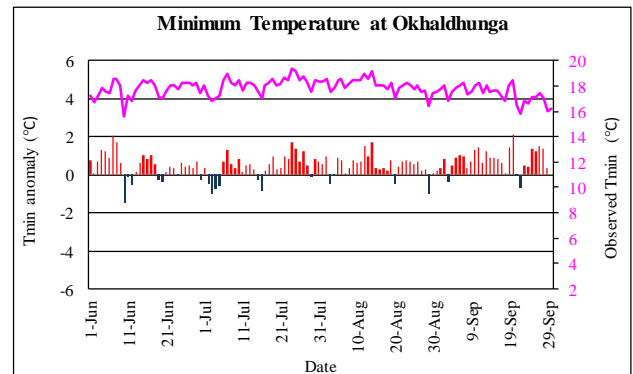

Government of Nepal
Ministry of Energy, Water Resource and Irrigation
Department of Hydrology and Meteorology
Climate Division (Climate Analysis Section)
Babarmahal, Kathmandu

Monsoon (June-September, 2021) Temperature Monitoring

Temperature deviation from normal

Observed Temperature