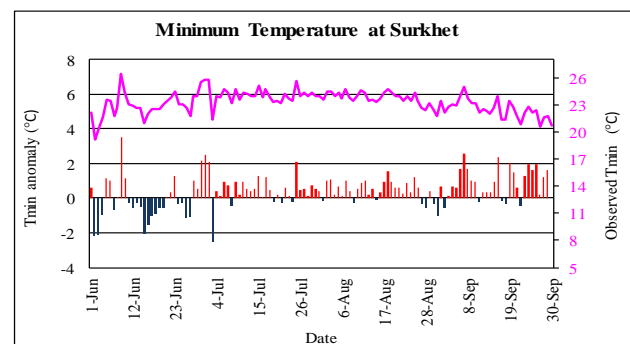

Monsoon (June-September, 2021) Temperature Monitoring

Temperature deviation from normal

Observed Temperature

Government of Nepal
Ministry of Energy, Water Resource and Irrigation
Department of Hydrology and Meteorology
Climate Division (Climate Analysis Section)
Babarmahal, Kathmandu