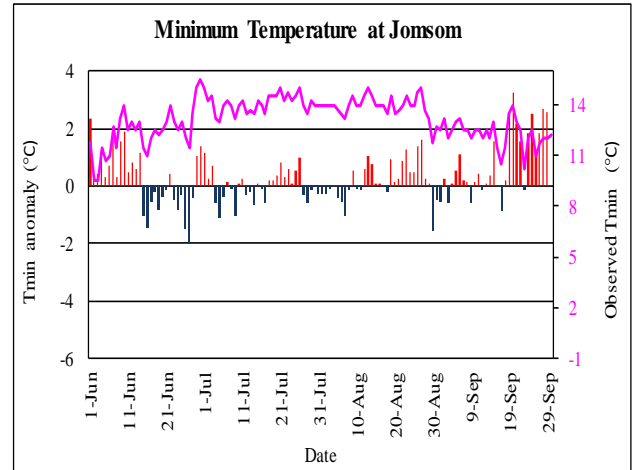

Government of Nepal
Ministry of Energy, Water Resource and Irrigation
Department of Hydrology and Meteorology
Climate Division (Climate Analysis Section)
Babarmahal, Kathmandu

Monsoon (June-September, 2021) Temperature Monitoring

Temperature deviation from normal

Observed Temperature