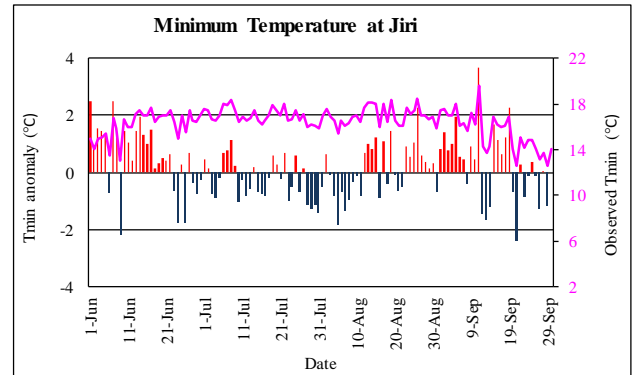

Government of Nepal
Ministry of Energy, Water Resource and Irrigation
Department of Hydrology and Meteorology
Climate Division (Climate Analysis Section)
Babarmahal, Kathmandu

Monsoon (June-September, 2021) Temperature Monitoring

Temperature deviation from normal

Observed Temperature