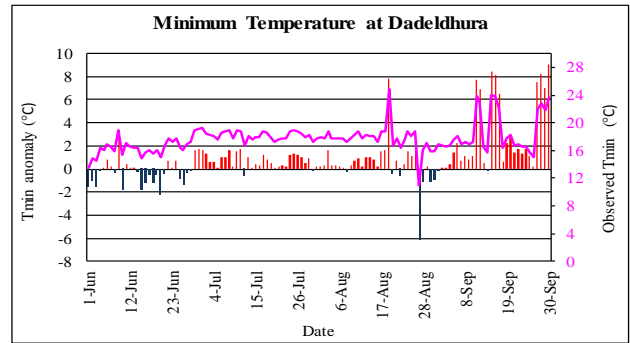

Monsoon (June-September, 2021) Temperature Monitoring

Temperature deviation from normal

Observed Temperature

Government of Nepal
Ministry of Energy, Water Resource and Irrigation
Department of Hydrology and Meteorology
Climate Division (Climate Analysis Section)
Babarmahal, Kathmandu