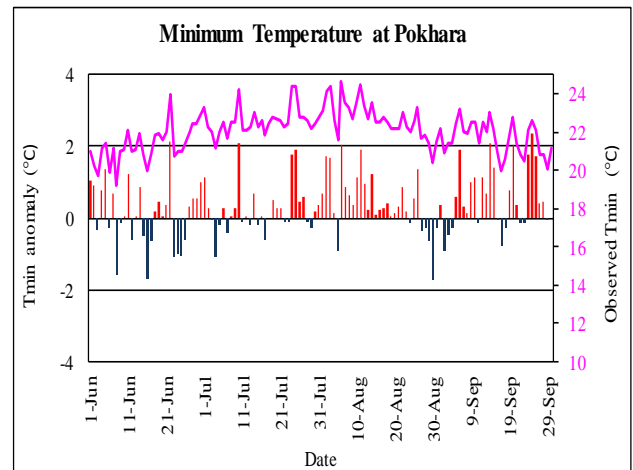

Government of Nepal
Ministry of Energy, Water Resource and Irrigation
Department of Hydrology and Meteorology
Climate Division (Climate Analysis Section)
Babarmahal, Kathmandu

Monsoon (June-September, 2021) Temperature Monitoring

Temperature deviation from normal

Observed Temperature