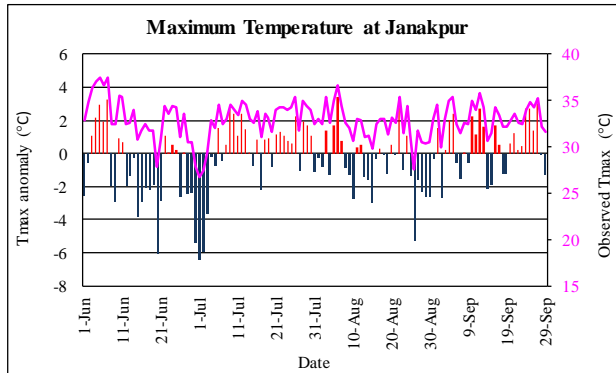

Government of Nepal
Ministry of Energy, Water Resource and Irrigation
Department of Hydrology and Meteorology
Climate Division (Climate Analysis Section)
Babarmahal, Kathmandu

Monsoon (June-September, 2021) Temperature Monitoring

Temperature deviation from normal

Observed Temperature