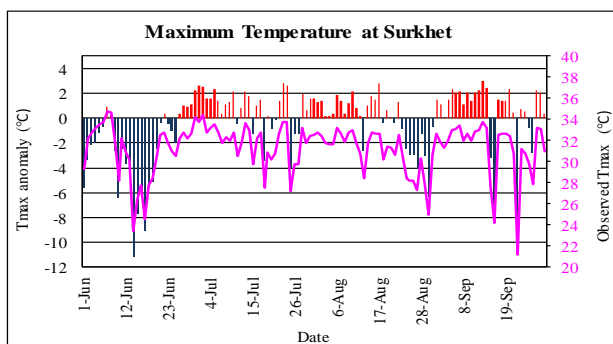

Monsoon (June-September, 2021) Temperature Monitoring

Temperature deviation from normal

Observed Temperature

Government of Nepal
Ministry of Energy, Water Resource and Irrigation
Department of Hydrology and Meteorology
Climate Division (Climate Analysis Section)
Babarmahal, Kathmandu