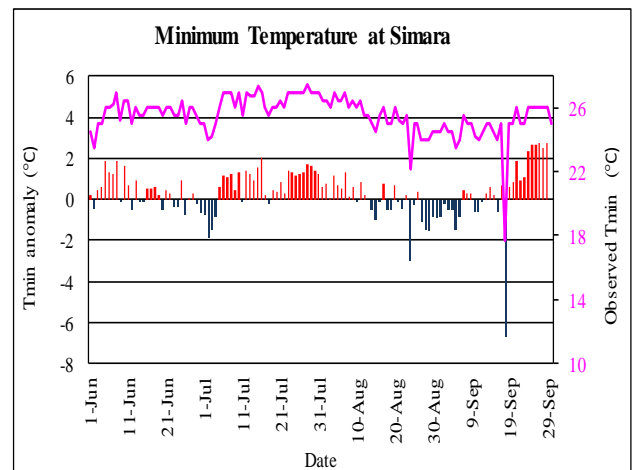

Government of Nepal
Ministry of Energy, Water Resource and Irrigation
Department of Hydrology and Meteorology
Climate Division (Climate Analysis Section)
Babarmahal, Kathmandu

Monsoon (June-September, 2021) Temperature Monitoring

Temperature deviation from normal

Observed Temperature