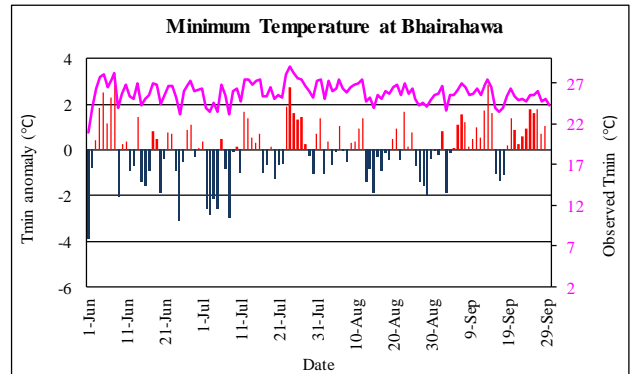

Government of Nepal
Ministry of Energy, Water Resource and Irrigation
Department of Hydrology and Meteorology
Climate Division (Climate Analysis Section)
Babarmahal, Kathmandu

Monsoon (June-September, 2021) Temperature Monitoring

Temperature deviation from normal (Blue and Red bars) Observed Temperature (Magenta line)