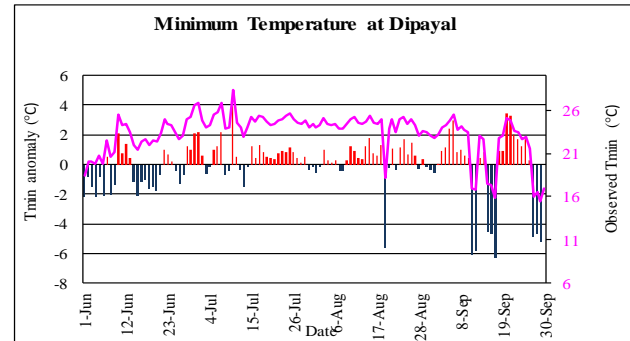

Monsoon (June-September, 2021) Temperature Monitoring

Temperature deviation from normal

Observed Temperature

Government of Nepal
Ministry of Energy, Water Resource and Irrigation
Department of Hydrology and Meteorology
Climate Division (Climate Analysis Section)
Babarmahal, Kathmandu