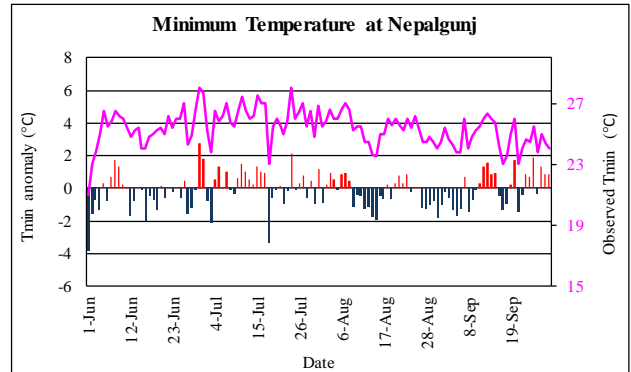

Government of Nepal
Ministry of Energy, Water Resource and Irrigation
Department of Hydrology and Meteorology
Climate Division (Climate Analysis Section)
Babarmahal, Kathmandu

Monsoon (June-September, 2021) Temperature Monitoring

Temperature deviation from normal (Blue and Red bars) Observed Temperature (Magenta line)