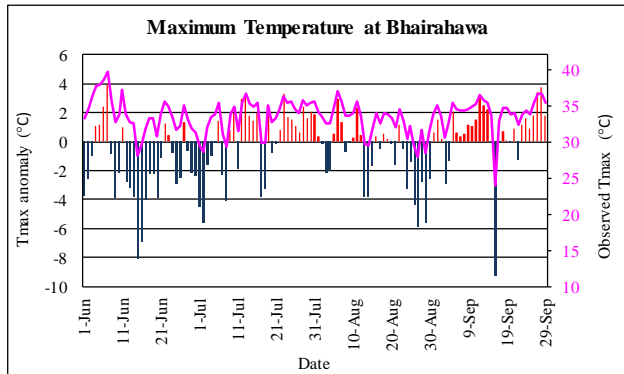

Monsoon (June-September, 2021) Temperature Monitoring

Temperature deviation from normal

Observed Temperature

Government of Nepal
Ministry of Energy, Water Resource and Irrigation
Department of Hydrology and Meteorology
Climate Division (Climate Analysis Section)
Babarmahal, Kathmandu

Monsoon (June-September, 2021) Temperature Monitoring

Temperature deviation from normal (Blue and Red bars) Observed Temperature (Magenta line)

Government of Nepal
Ministry of Energy, Water Resource and Irrigation
Department of Hydrology and Meteorology
Climate Division (Climate Analysis Section)
Babarmahal, Kathmandu