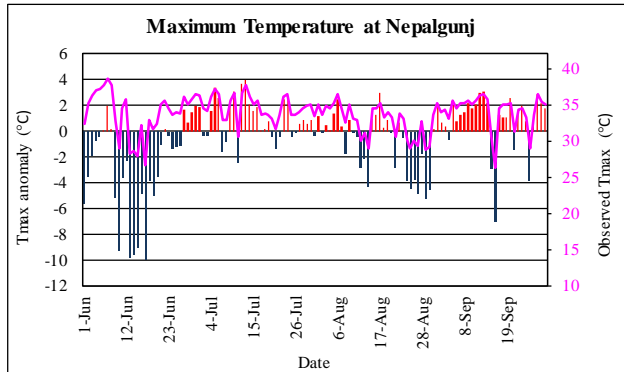

Government of Nepal
Ministry of Energy, Water Resource and Irrigation
Department of Hydrology and Meteorology
Climate Division (Climate Analysis Section)
Babarmahal, Kathmandu

Monsoon (June-September, 2021) Temperature Monitoring

Temperature deviation from normal (Blue and Red bars) Observed Temperature (Magenta line)