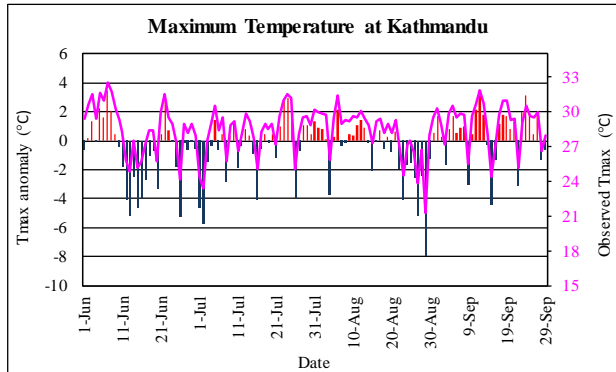

Government of Nepal
Ministry of Energy, Water Resource and Irrigation
Department of Hydrology and Meteorology
Climate Division (Climate Analysis Section)
Babarmahal, Kathmandu

Monsoon (June-September, 2021) Temperature Monitoring

Temperature deviation from normal

Observed Temperature