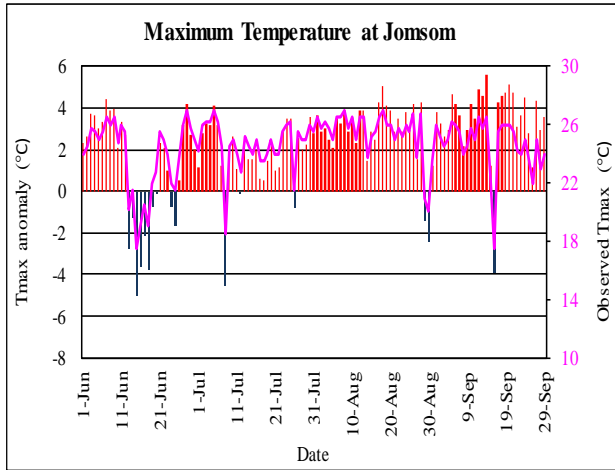

Government of Nepal
Ministry of Energy, Water Resource and Irrigation
Department of Hydrology and Meteorology
Climate Division (Climate Analysis Section)
Babarmahal, Kathmandu

Monsoon (June-September, 2021) Temperature Monitoring

Temperature deviation from normal

Observed Temperature