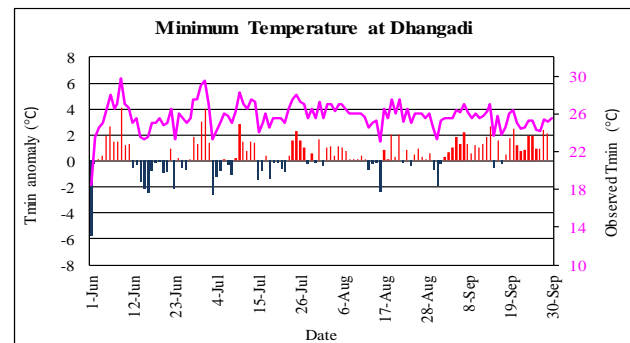

Monsoon (June-September, 2021) Temperature Monitoring

Temperature deviation from normal

Observed Temperature

Government of Nepal
Ministry of Energy, Water Resource and Irrigation
Department of Hydrology and Meteorology
Climate Division (Climate Analysis Section)
Babarmahal, Kathmandu