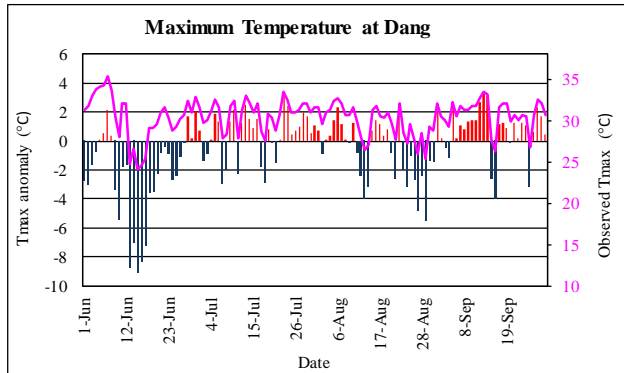

Monsoon (June-September, 2021) Temperature Monitoring

Temperature deviation from normal

Observed Temperature

Government of Nepal
Ministry of Energy, Water Resource and Irrigation
Department of Hydrology and Meteorology
Climate Division (Climate Analysis Section)
Babarmahal, Kathmandu

Monsoon (June-September, 2021) Temperature Monitoring

Temperature deviation from normal (Blue and Red bars) Observed Temperature (Magenta line)

Government of Nepal
Ministry of Energy, Water Resource and Irrigation
Department of Hydrology and Meteorology
Climate Division (Climate Analysis Section)
Babarmahal, Kathmandu