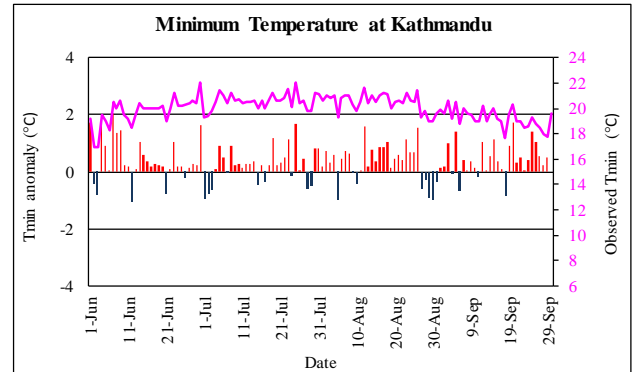

Government of Nepal
Ministry of Energy, Water Resource and Irrigation
Department of Hydrology and Meteorology
Climate Division (Climate Analysis Section)
Babarmahal, Kathmandu

Monsoon (June-September, 2021) Temperature Monitoring

Temperature deviation from normal

Observed Temperature