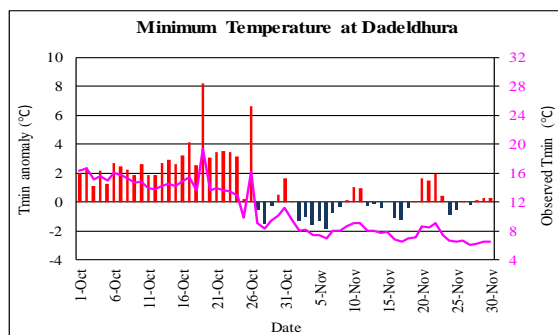

Post Monsoon (October-November, 2021) Temperature Monitoring

Temperature deviation from normal

Observed Temperature

Government of Nepal
Ministry of Energy, Water Resource and Irrigation
Department of Hydrology and Meteorology
Climate Division (Climate Analysis Section)
Babarmahal, Kathmandu