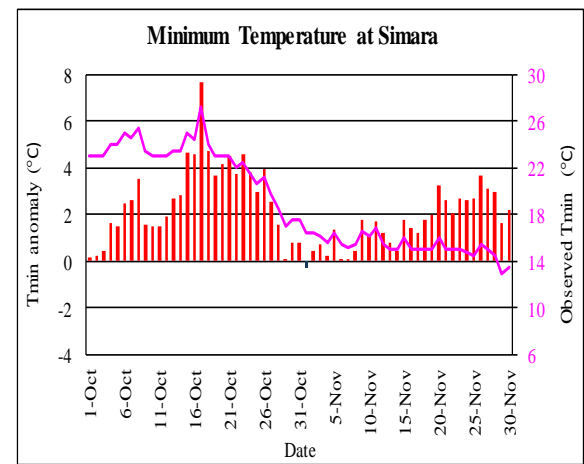

Government of Nepal
Ministry of Energy, Water Resource and Irrigation
Department of Hydrology and Meteorology
Climate Division (Climate Analysis Section)
Babarmahal, Kathmandu

Post Monsoon (October-November, 2021) Temperature Monitoring

Temperature deviation from normal

Observed Temperature