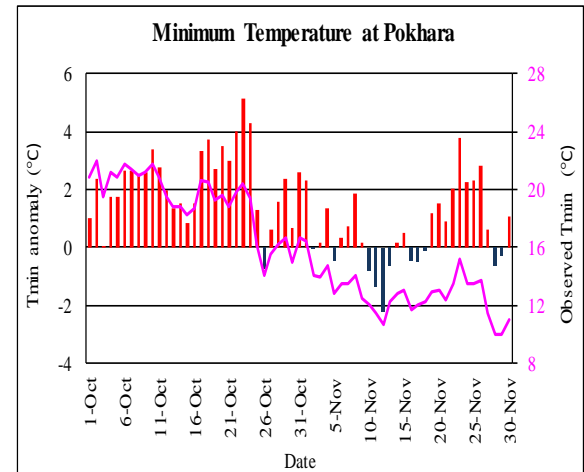

Government of Nepal
Ministry of Energy, Water Resource and Irrigation
Department of Hydrology and Meteorology
Climate Division (Climate Analysis Section)
Babarmahal, Kathmandu

Post Monsoon (October-November, 2021) Temperature Monitoring

Temperature deviation from normal

Observed Temperature