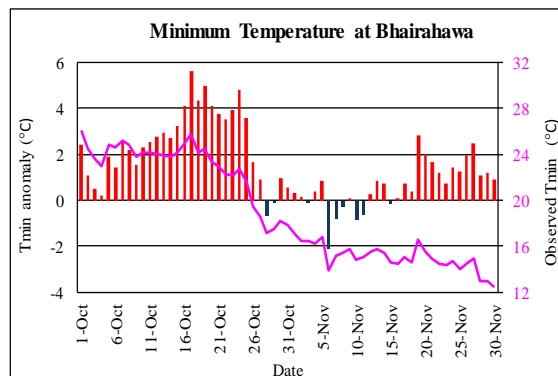

Government of Nepal
Ministry of Energy, Water Resource and Irrigation
Department of Hydrology and Meteorology
Climate Division (Climate Analysis Section)
Babarmahal, Kathmandu

Post Monsoon (October-November, 2021) Temperature Monitoring

Temperature deviation from normal

Observed Temperature