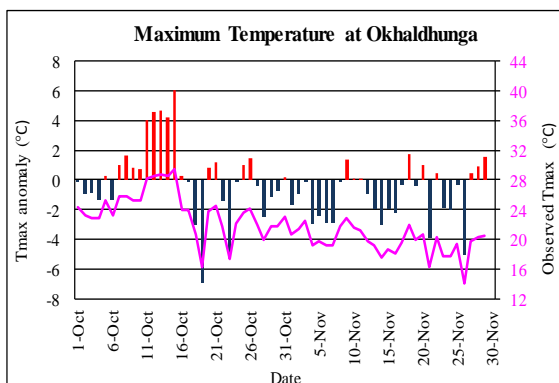

Government of Nepal
Ministry of Energy, Water Resource and Irrigation
Department of Hydrology and Meteorology
Climate Division (Climate Analysis Section)
Babarmahal, Kathmandu

Post Monsoon (October-November, 2021) Temperature Monitoring

Temperature deviation from normal

Observed Temperature