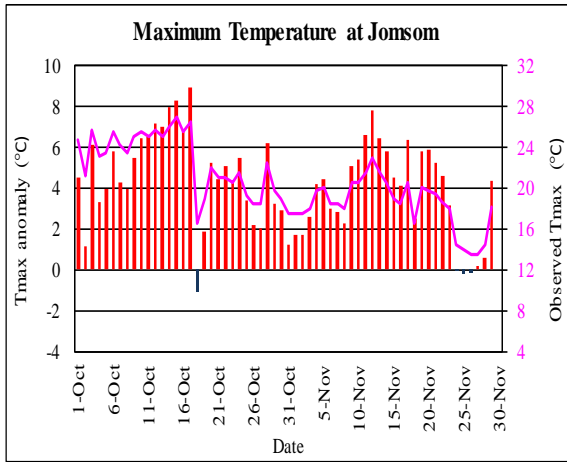

Government of Nepal
Ministry of Energy, Water Resource and Irrigation
Department of Hydrology and Meteorology
Climate Division (Climate Analysis Section)
Babarmahal, Kathmandu

Post Monsoon (October-November, 2021) Temperature Monitoring

Temperature deviation from normal

Observed Temperature