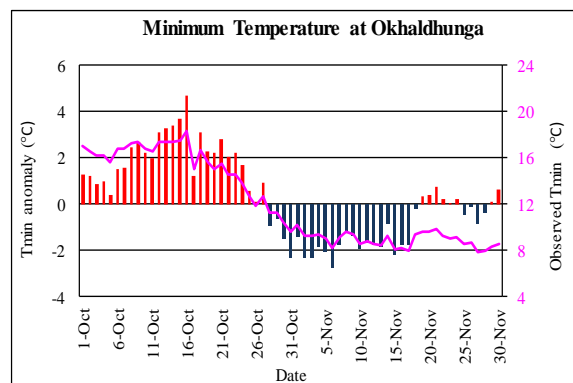

Government of Nepal
Ministry of Energy, Water Resource and Irrigation
Department of Hydrology and Meteorology
Climate Division (Climate Analysis Section)
Babarmahal, Kathmandu

Post Monsoon (October-November, 2021) Temperature Monitoring

Temperature deviation from normal

Observed Temperature