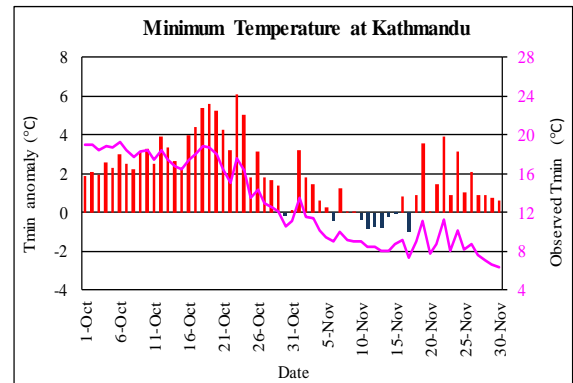

Government of Nepal
Ministry of Energy, Water Resource and Irrigation
Department of Hydrology and Meteorology
Climate Division (Climate Analysis Section)
Babarmahal, Kathmandu

Post Monsoon (October-November, 2021) Temperature Monitoring

Temperature deviation from normal

Observed Temperature