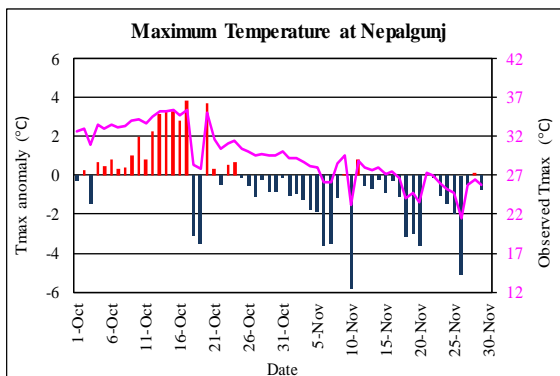

Government of Nepal
Ministry of Energy, Water Resource and Irrigation
Department of Hydrology and Meteorology
Climate Division (Climate Analysis Section)
Babarmahal, Kathmandu

Post Monsoon (October-November, 2021) Temperature Monitoring

Temperature deviation from normal

Observed Temperature