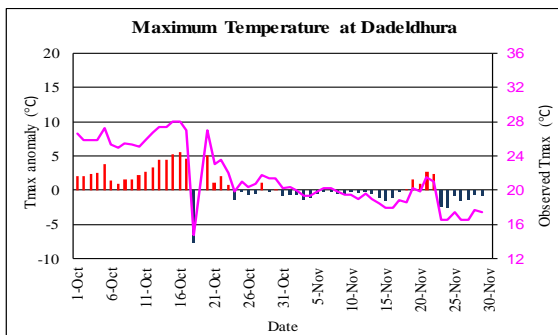

Post Monsoon (October-November, 2021) Temperature Monitoring

Temperature deviation from normal

Observed Temperature

Government of Nepal
Ministry of Energy, Water Resource and Irrigation
Department of Hydrology and Meteorology
Climate Division (Climate Analysis Section)
Babarmahal, Kathmandu