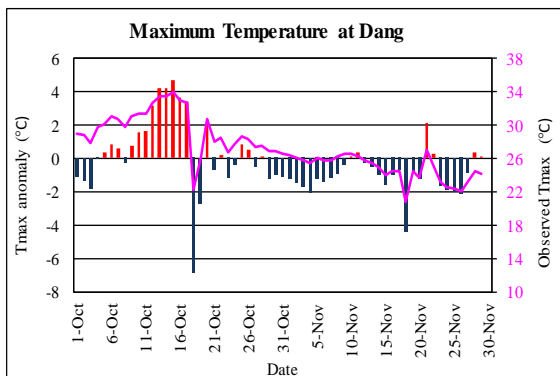

Government of Nepal
Ministry of Energy, Water Resource and Irrigation
Department of Hydrology and Meteorology
Climate Division (Climate Analysis Section)
Babarmahal, Kathmandu

Post Monsoon (October-November, 2021) Temperature Monitoring

Temperature deviation from normal

Observed Temperature