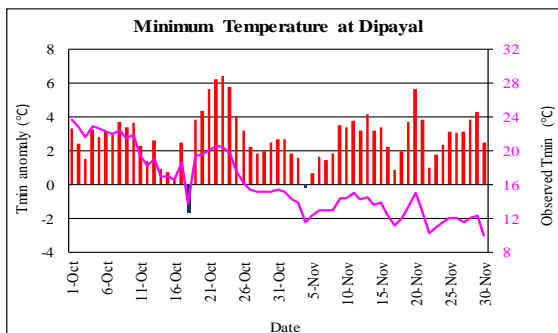

Post Monsoon (October-November, 2021) Temperature Monitoring

Temperature deviation from normal

Observed Temperature

Government of Nepal
Ministry of Energy, Water Resource and Irrigation
Department of Hydrology and Meteorology
Climate Division (Climate Analysis Section)
Babarmahal, Kathmandu