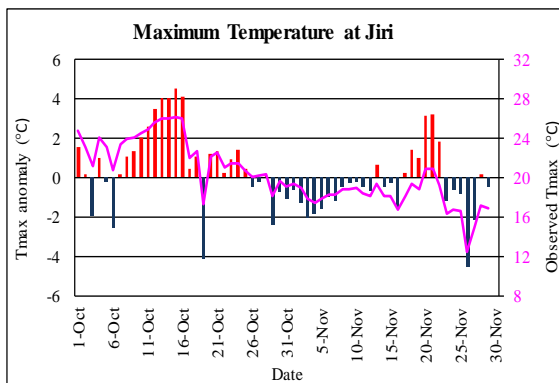

Government of Nepal
Ministry of Energy, Water Resource and Irrigation
Department of Hydrology and Meteorology
Climate Division (Climate Analysis Section)
Babarmahal, Kathmandu

Post Monsoon (October-November, 2021) Temperature Monitoring

Temperature deviation from normal

Observed Temperature