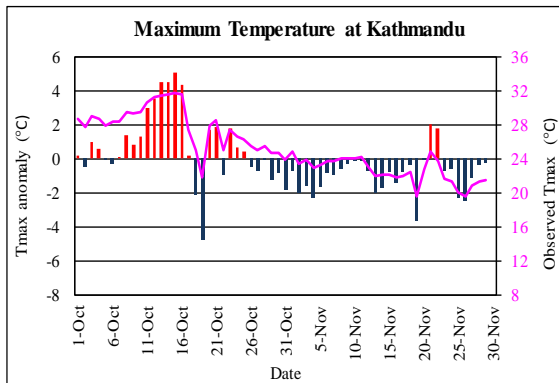

Government of Nepal
Ministry of Energy, Water Resource and Irrigation
Department of Hydrology and Meteorology
Climate Division (Climate Analysis Section)
Babarmahal, Kathmandu

Post Monsoon (October-November, 2021) Temperature Monitoring

Temperature deviation from normal

Observed Temperature