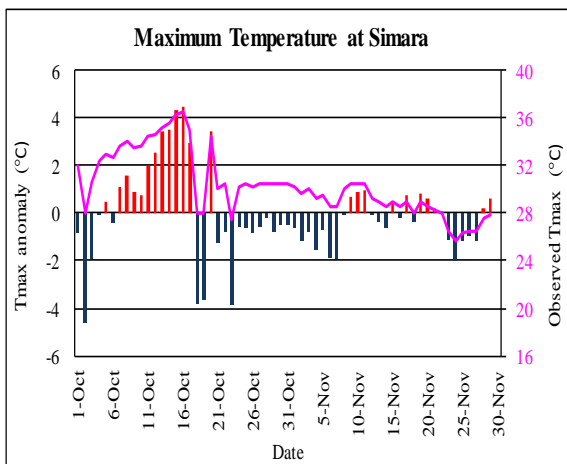

Government of Nepal
Ministry of Energy, Water Resource and Irrigation
Department of Hydrology and Meteorology
Climate Division (Climate Analysis Section)
Babarmahal, Kathmandu

Post Monsoon (October-November, 2021) Temperature Monitoring

Temperature deviation from normal

Observed Temperature