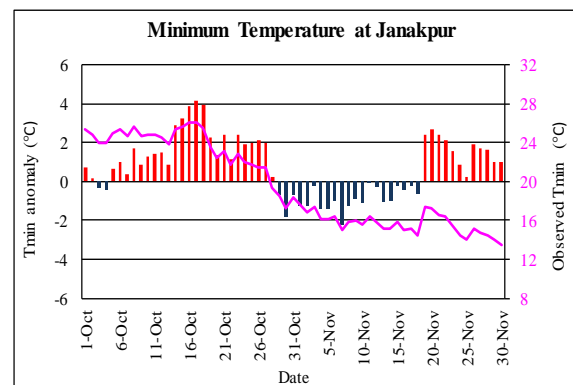

Government of Nepal
Ministry of Energy, Water Resource and Irrigation
Department of Hydrology and Meteorology
Climate Division (Climate Analysis Section)
Babarmahal, Kathmandu

Post Monsoon (October-November, 2021) Temperature Monitoring

Temperature deviation from normal

Observed Temperature