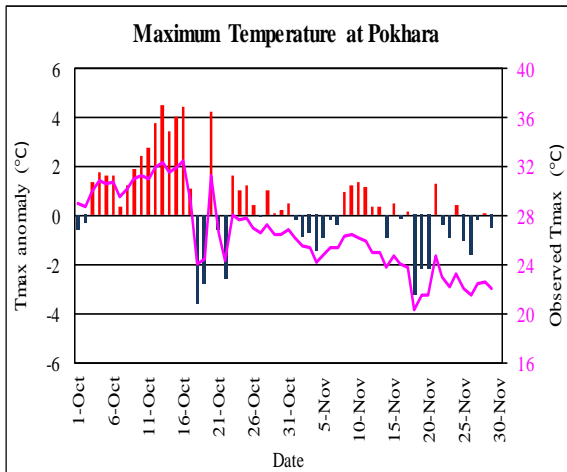

Government of Nepal
Ministry of Energy, Water Resource and Irrigation
Department of Hydrology and Meteorology
Climate Division (Climate Analysis Section)
Babarmahal, Kathmandu

Post Monsoon (October-November, 2021) Temperature Monitoring

Temperature deviation from normal

Observed Temperature