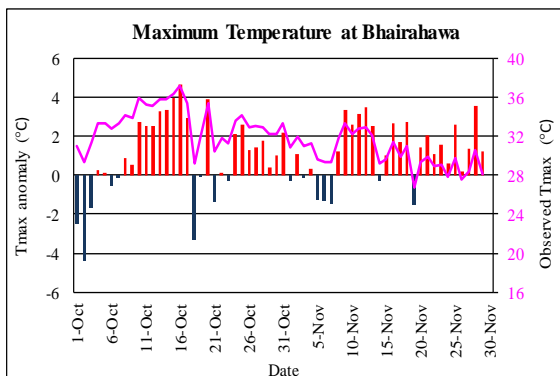

Government of Nepal
Ministry of Energy, Water Resource and Irrigation
Department of Hydrology and Meteorology
Climate Division (Climate Analysis Section)
Babarmahal, Kathmandu

Post Monsoon (October-November, 2021) Temperature Monitoring

Temperature deviation from normal

Observed Temperature