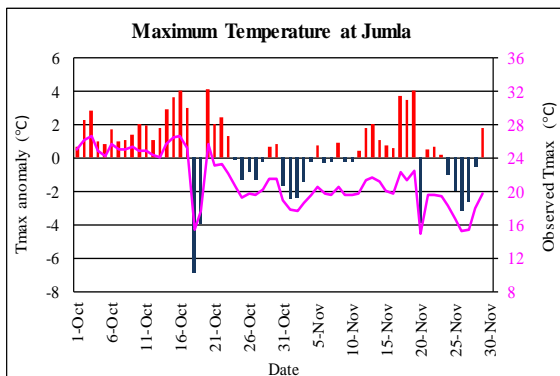

Government of Nepal
Ministry of Energy, Water Resource and Irrigation
Department of Hydrology and Meteorology
Climate Division (Climate Analysis Section)
Babarmahal, Kathmandu

Post Monsoon (October-November, 2021) Temperature Monitoring

Temperature deviation from normal

Observed Temperature