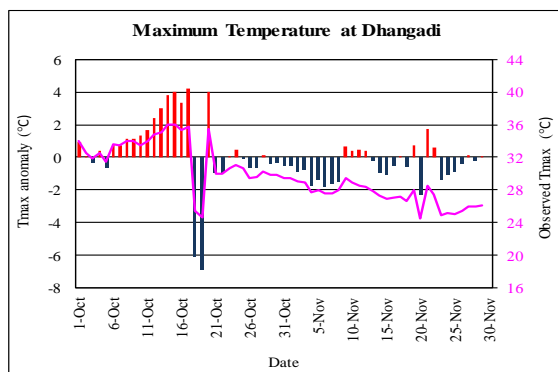

Post Monsoon (October-November, 2021) Temperature Monitoring

Temperature deviation from normal

Observed Temperature

Government of Nepal
Ministry of Energy, Water Resource and Irrigation
Department of Hydrology and Meteorology
Climate Division (Climate Analysis Section)
Babarmahal, Kathmandu