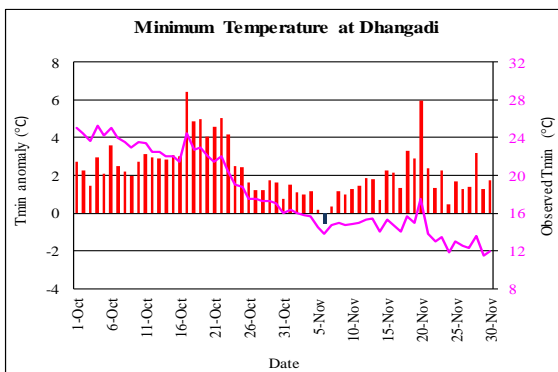

Post Monsoon (October-November, 2021) Temperature Monitoring

Temperature deviation from normal

Observed Temperature

Government of Nepal
Ministry of Energy, Water Resource and Irrigation
Department of Hydrology and Meteorology
Climate Division (Climate Analysis Section)
Babarmahal, Kathmandu