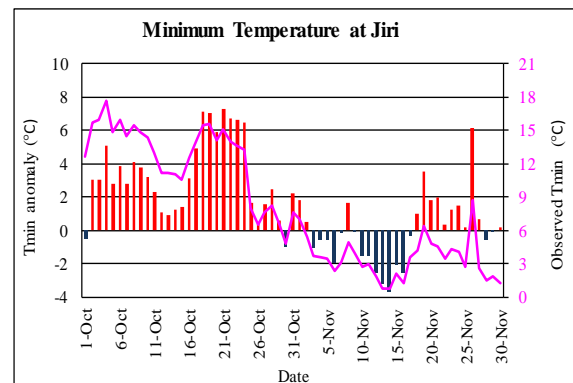

Government of Nepal
Ministry of Energy, Water Resource and Irrigation
Department of Hydrology and Meteorology
Climate Division (Climate Analysis Section)
Babarmahal, Kathmandu

Post Monsoon (October-November, 2021) Temperature Monitoring

Temperature deviation from normal

Observed Temperature