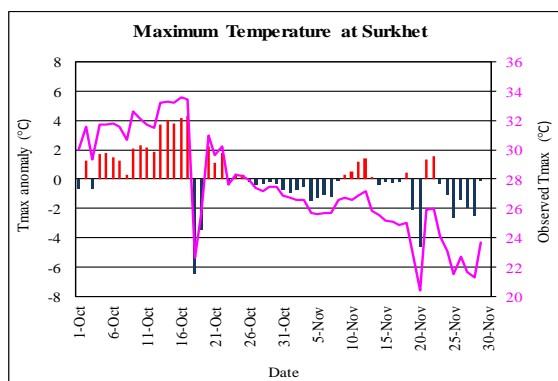

Post Monsoon (October-November, 2021) Temperature Monitoring

Temperature deviation from normal

Observed Temperature

Government of Nepal
Ministry of Energy, Water Resource and Irrigation
Department of Hydrology and Meteorology
Climate Division (Climate Analysis Section)
Babarmahal, Kathmandu