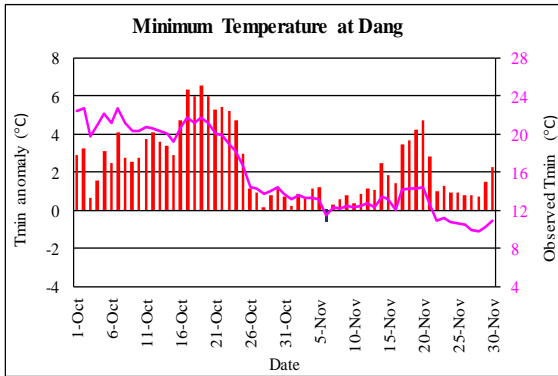

Government of Nepal
Ministry of Energy, Water Resource and Irrigation
Department of Hydrology and Meteorology
Climate Division (Climate Analysis Section)
Babarmahal, Kathmandu

Post Monsoon (October-November, 2021) Temperature Monitoring

Temperature deviation from normal

Observed Temperature