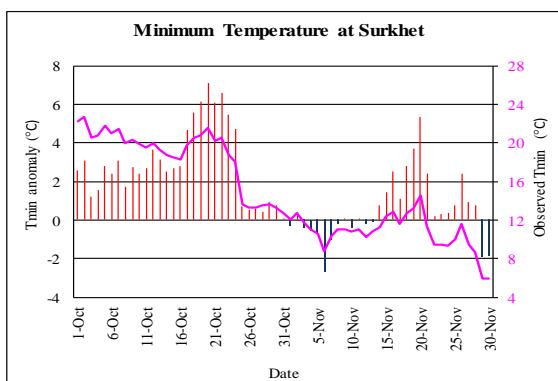

Post Monsoon (October-November, 2021) Temperature Monitoring

Temperature deviation from normal

Observed Temperature

Government of Nepal
Ministry of Energy, Water Resource and Irrigation
Department of Hydrology and Meteorology
Climate Division (Climate Analysis Section)
Babarmahal, Kathmandu