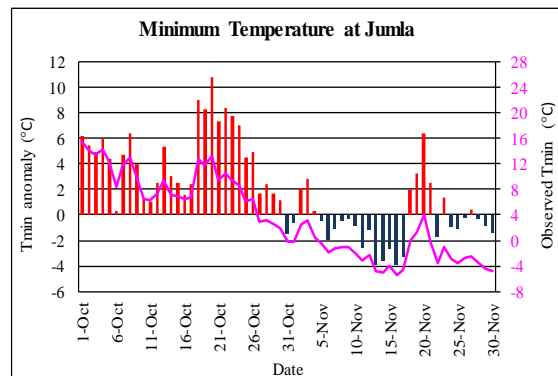

Government of Nepal
Ministry of Energy, Water Resource and Irrigation
Department of Hydrology and Meteorology
Climate Division (Climate Analysis Section)
Babarmahal, Kathmandu

Post Monsoon (October-November, 2021) Temperature Monitoring

Temperature deviation from normal

Observed Temperature