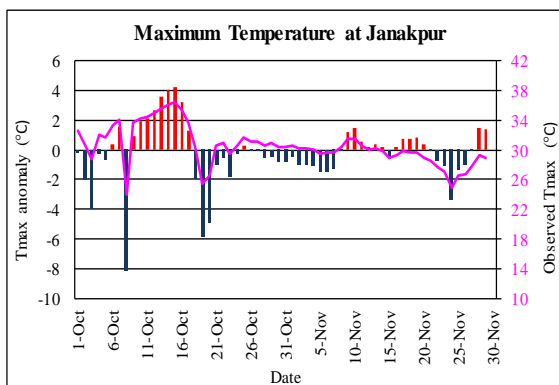

Government of Nepal
Ministry of Energy, Water Resource and Irrigation
Department of Hydrology and Meteorology
Climate Division (Climate Analysis Section)
Babarmahal, Kathmandu

Post Monsoon (October-November, 2021) Temperature Monitoring

Temperature deviation from normal

Observed Temperature