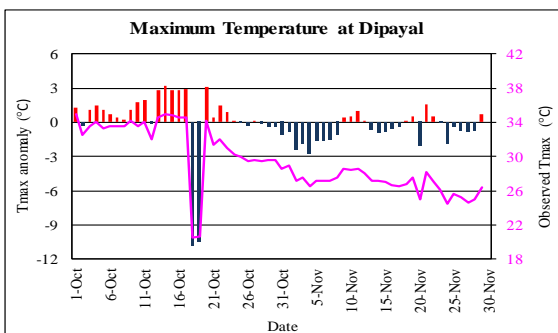

Post Monsoon (October-November, 2021) Temperature Monitoring

Temperature deviation from normal

Observed Temperature

Government of Nepal
Ministry of Energy, Water Resource and Irrigation
Department of Hydrology and Meteorology
Climate Division (Climate Analysis Section)
Babarmahal, Kathmandu