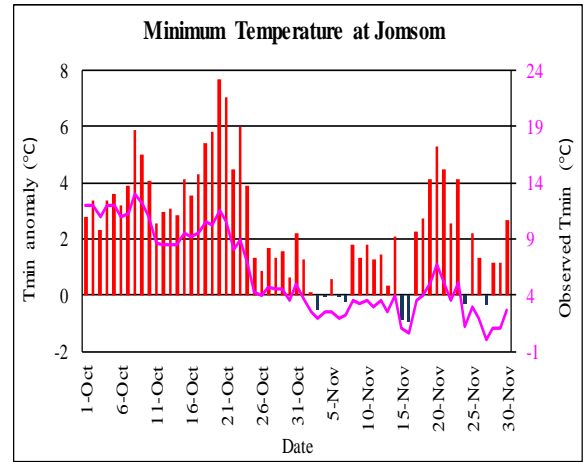

Government of Nepal
Ministry of Energy, Water Resource and Irrigation
Department of Hydrology and Meteorology
Climate Division (Climate Analysis Section)
Babarmahal, Kathmandu

Post Monsoon (October-November, 2021) Temperature Monitoring

Temperature deviation from normal

Observed Temperature