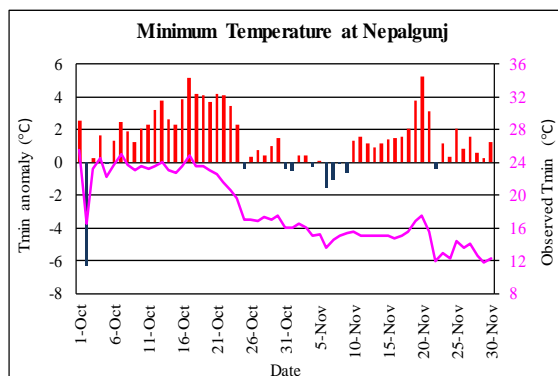

Government of Nepal
Ministry of Energy, Water Resource and Irrigation
Department of Hydrology and Meteorology
Climate Division (Climate Analysis Section)
Babarmahal, Kathmandu

Post Monsoon (October-November, 2021) Temperature Monitoring

Temperature deviation from normal

Observed Temperature