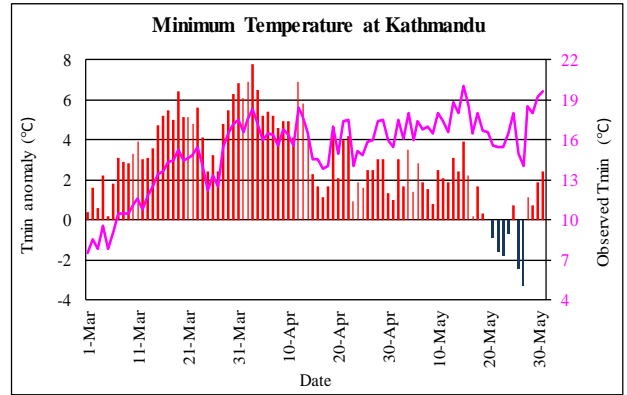

Government of Nepal
Ministry of Energy, Water Resource and Irrigation
Department of Hydrology and Meteorology
Climate Division (Climate Analysis Section)
Babarmahal, Kathmandu

Pre-monsoon (March - May, 2022) Temperature Monitoring

Temperature deviation from normal (Blue/Red bars) Observed Temperature (Purple line)