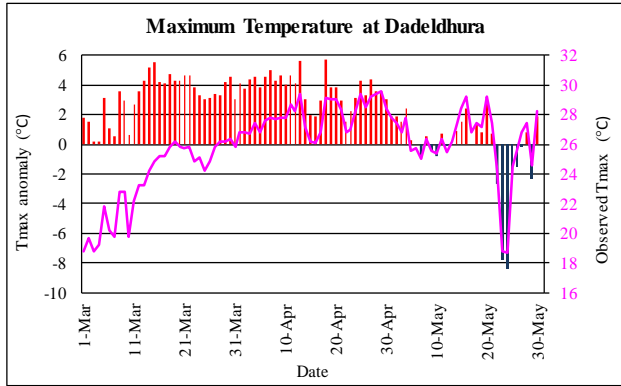

#### Pre-monsoon (March - May, 2022) Temperature Monitoring

Temperature deviation from normal (Blue/Red bars) | Observed Temperature (Purple line)

Government of Nepal  
Ministry of Energy, Water Resource and Irrigation  
Department of Hydrology and Meteorology  
Climate Division (Climate Analysis Section)  
Babarmahal, Kathmandu

Pre-monsoon (March - May, 2022) Temperature Monitoring

Temperature deviation from normal (Blue/Red bars) Observed Temperature (Purple line)

Government of Nepal  
Ministry of Energy, Water Resource and Irrigation  
Department of Hydrology and Meteorology  
Climate Division (Climate Analysis Section)  
Babarmahal, Kathmandu