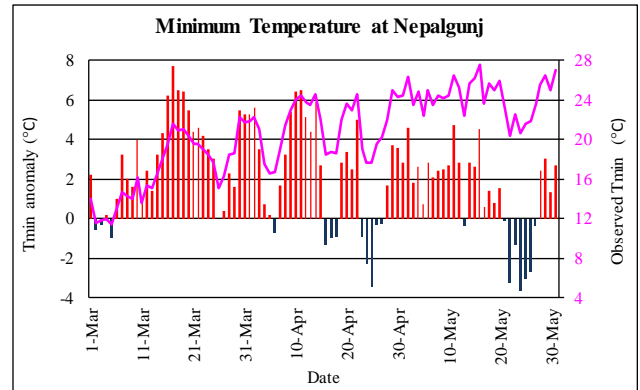

#### Pre-monsoon (March - May, 2022) Temperature Monitoring

Temperature deviation from normal (Blue/Red bars) | Observed Temperature (Purple line)

Government of Nepal  
Ministry of Energy, Water Resource and Irrigation  
Department of Hydrology and Meteorology  
Climate Division (Climate Analysis Section)  
Babarmahal, Kathmandu

Pre-monsoon (March - May, 2022) Temperature Monitoring

Temperature deviation from normal (Blue/Red bars) Observed Temperature (Purple line)

Government of Nepal  
Ministry of Energy, Water Resource and Irrigation  
Department of Hydrology and Meteorology  
Climate Division (Climate Analysis Section)  
Babarmahal, Kathmandu

Pre-monsoon (March - May, 2022) Temperature Monitoring

Temperature deviation from normal (Blue/Red bars)      Observed Temperature (Pink line)

Government of Nepal  
Ministry of Energy, Water Resource and Irrigation  
Department of Hydrology and Meteorology  
Climate Division (Climate Analysis Section)  
Babarmahal, Kathmandu