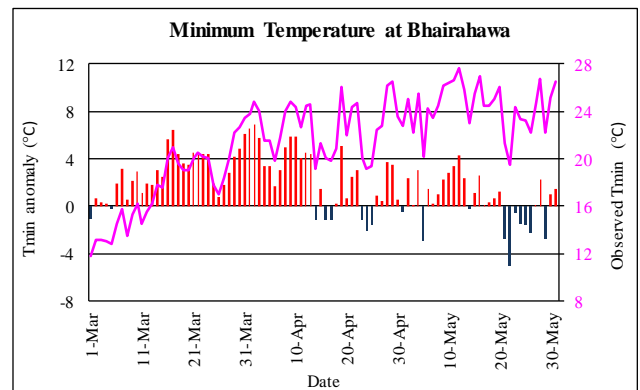

Pre-monsoon (March - May, 2022) Temperature Monitoring

Temperature deviation from normal (Blue/Red bars) Observed Temperature (Purple line)

Government of Nepal  
Ministry of Energy, Water Resource and Irrigation  
Department of Hydrology and Meteorology  
Climate Division (Climate Analysis Section)  
Babarmahal, Kathmandu

Pre-monsoon (March - May, 2022) Temperature Monitoring

Temperature deviation from normal (Blue/Red bars)      Observed Temperature (Pink line)

Government of Nepal  
Ministry of Energy, Water Resource and Irrigation  
Department of Hydrology and Meteorology  
Climate Division (Climate Analysis Section)  
Babarmahal, Kathmandu