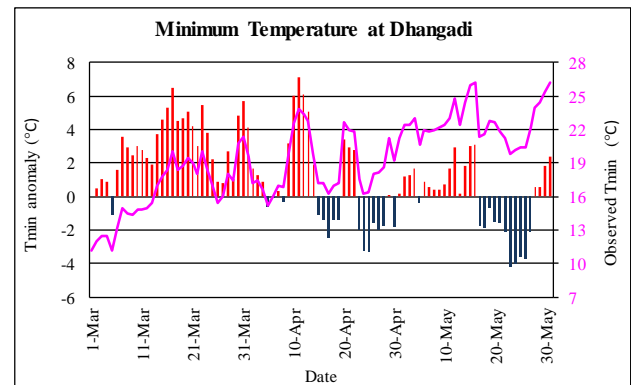

#### Pre-monsoon (March - May, 2022) Temperature Monitoring

Temperature deviation from normal (Blue/Red bars) | Observed Temperature (Purple line)

Government of Nepal  
Ministry of Energy, Water Resource and Irrigation  
Department of Hydrology and Meteorology  
Climate Division (Climate Analysis Section)  
Babarmahal, Kathmandu

Pre-monsoon (March - May, 2022) Temperature Monitoring

Temperature deviation from normal (Blue/Red bars) Observed Temperature (Purple line)

Government of Nepal  
Ministry of Energy, Water Resource and Irrigation  
Department of Hydrology and Meteorology  
Climate Division (Climate Analysis Section)  
Babarmahal, Kathmandu