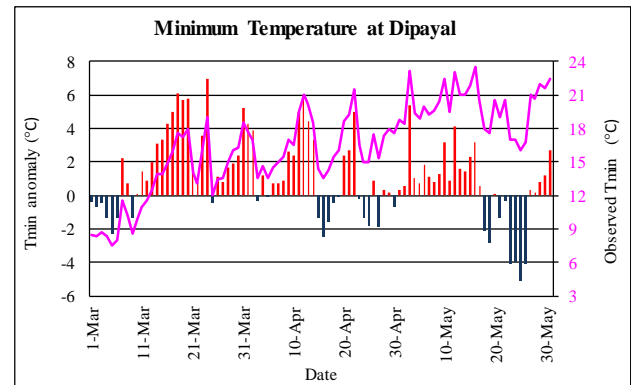

#### Pre-monsoon (March - May, 2022) Temperature Monitoring

Temperature deviation from normal (Blue/Red bars) | Observed Temperature (Purple line)

Government of Nepal  
Ministry of Energy, Water Resource and Irrigation  
Department of Hydrology and Meteorology  
Climate Division (Climate Analysis Section)  
Babarmahal, Kathmandu

Pre-monsoon (March - May, 2022) Temperature Monitoring

Temperature deviation from normal (Blue/Red bars) Observed Temperature (Purple line)

Government of Nepal  
Ministry of Energy, Water Resource and Irrigation  
Department of Hydrology and Meteorology  
Climate Division (Climate Analysis Section)  
Babarmahal, Kathmandu