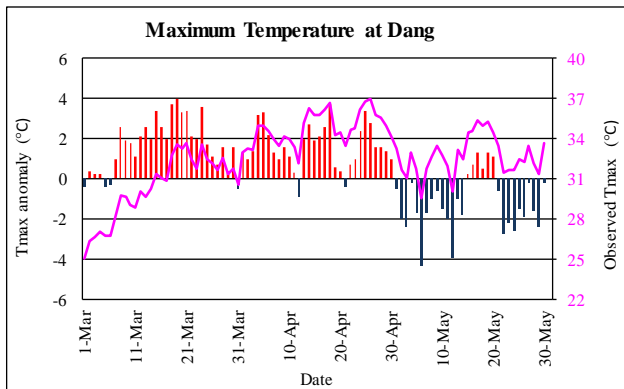

Pre-monsoon (March - May, 2022) Temperature Monitoring

Temperature deviation from normal (Blue/Red bars) Observed Temperature (Purple line)

Government of Nepal  
Ministry of Energy, Water Resource and Irrigation  
Department of Hydrology and Meteorology  
Climate Division (Climate Analysis Section)  
Babarmahal, Kathmandu

Pre-monsoon (March - May, 2022) Temperature Monitoring

Temperature deviation from normal (Blue/Red bars)      Observed Temperature (Pink line)

Government of Nepal  
Ministry of Energy, Water Resource and Irrigation  
Department of Hydrology and Meteorology  
Climate Division (Climate Analysis Section)  
Babarmahal, Kathmandu