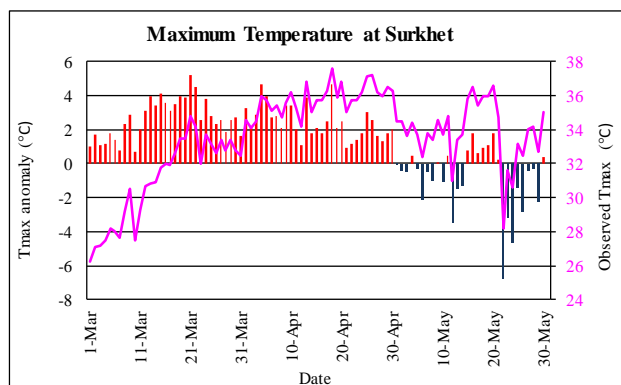

#### Pre-monsoon (March - May, 2022) Temperature Monitoring

Temperature deviation from normal (Blue/Red bars) | Observed Temperature (Purple line)

Government of Nepal  
Ministry of Energy, Water Resource and Irrigation  
Department of Hydrology and Meteorology  
Climate Division (Climate Analysis Section)  
Babarmahal, Kathmandu

Pre-monsoon (March - May, 2022) Temperature Monitoring

Temperature deviation from normal (Blue/Red bars) Observed Temperature (Purple line)

Government of Nepal  
Ministry of Energy, Water Resource and Irrigation  
Department of Hydrology and Meteorology  
Climate Division (Climate Analysis Section)  
Babarmahal, Kathmandu