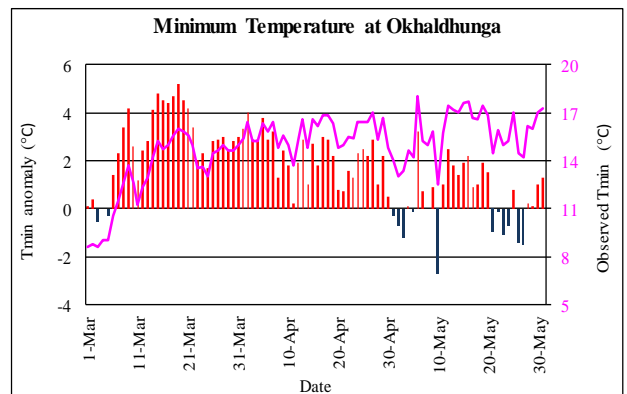

Pre-monsoon (March - May, 2022) Temperature Monitoring

Temperature deviation from normal (Blue/Red bars)      Observed Temperature (Pink line)

Government of Nepal  
Ministry of Energy, Water Resource and Irrigation  
Department of Hydrology and Meteorology  
Climate Division (Climate Analysis Section)  
Babarmahal, Kathmandu

Pre-monsoon (March - May, 2022) Temperature Monitoring

Temperature deviation from normal (Blue/Red bars) Observed Temperature (Purple line)

Government of Nepal  
Ministry of Energy, Water Resource and Irrigation  
Department of Hydrology and Meteorology  
Climate Division (Climate Analysis Section)  
Babarmahal, Kathmandu