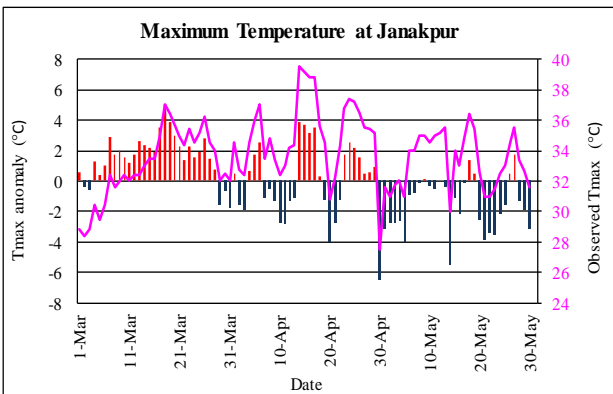

Pre-monsoon (March - May, 2022) Temperature Monitoring

Temperature deviation from normal (Blue/Red bars)      Observed Temperature (Pink line)

Government of Nepal  
Ministry of Energy, Water Resource and Irrigation  
Department of Hydrology and Meteorology  
Climate Division (Climate Analysis Section)  
Babarmahal, Kathmandu

Pre-monsoon (March - May, 2022) Temperature Monitoring

Temperature deviation from normal (Blue/Red bars) Observed Temperature (Purple line)

Government of Nepal  
Ministry of Energy, Water Resource and Irrigation  
Department of Hydrology and Meteorology  
Climate Division (Climate Analysis Section)  
Babarmahal, Kathmandu