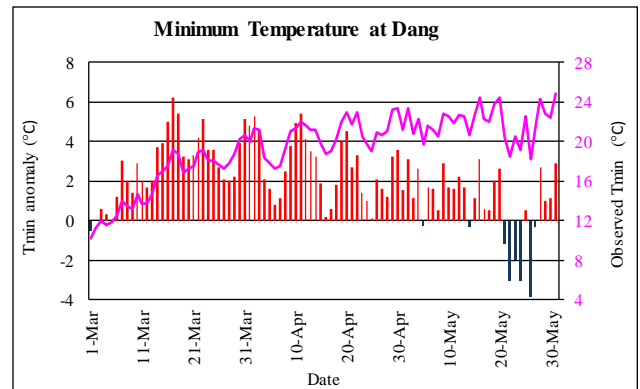

Pre-monsoon (March - May, 2022) Temperature Monitoring

Temperature deviation from normal (Blue/Red bars) Observed Temperature (Purple line)

Government of Nepal  
Ministry of Energy, Water Resource and Irrigation  
Department of Hydrology and Meteorology  
Climate Division (Climate Analysis Section)  
Babarmahal, Kathmandu

Pre-monsoon (March - May, 2022) Temperature Monitoring

Temperature deviation from normal (Blue/Red bars)      Observed Temperature (Pink line)

Government of Nepal  
Ministry of Energy, Water Resource and Irrigation  
Department of Hydrology and Meteorology  
Climate Division (Climate Analysis Section)  
Babarmahal, Kathmandu