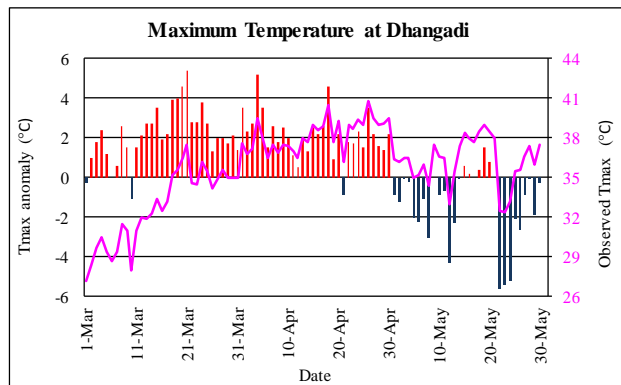

#### Pre-monsoon (March - May, 2022) Temperature Monitoring

Temperature deviation from normal (Blue/Red bars) | Observed Temperature (Purple line)

Government of Nepal  
Ministry of Energy, Water Resource and Irrigation  
Department of Hydrology and Meteorology  
Climate Division (Climate Analysis Section)  
Babarmahal, Kathmandu

Pre-monsoon (March - May, 2022) Temperature Monitoring

Temperature deviation from normal (Blue/Red bars) Observed Temperature (Purple line)

Government of Nepal  
Ministry of Energy, Water Resource and Irrigation  
Department of Hydrology and Meteorology  
Climate Division (Climate Analysis Section)  
Babarmahal, Kathmandu