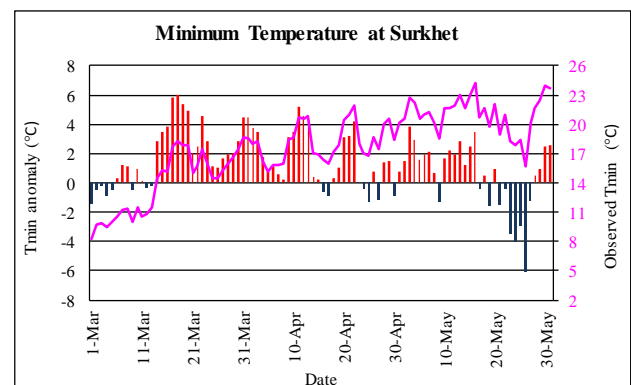

#### Pre-monsoon (March - May, 2022) Temperature Monitoring

Temperature deviation from normal (Blue/Red bars) | Observed Temperature (Purple line)

Government of Nepal  
Ministry of Energy, Water Resource and Irrigation  
Department of Hydrology and Meteorology  
Climate Division (Climate Analysis Section)  
Babarmahal, Kathmandu

Pre-monsoon (March - May, 2022) Temperature Monitoring

Temperature deviation from normal (Blue/Red bars) Observed Temperature (Purple line)

Government of Nepal  
Ministry of Energy, Water Resource and Irrigation  
Department of Hydrology and Meteorology  
Climate Division (Climate Analysis Section)  
Babarmahal, Kathmandu