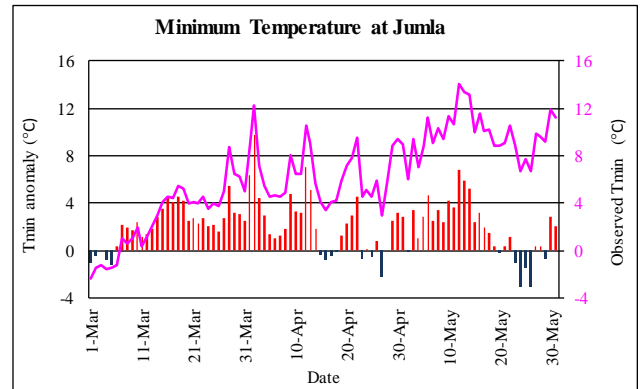

#### Pre-monsoon (March - May, 2022) Temperature Monitoring

Temperature deviation from normal (Blue/Red bars) | Observed Temperature (Purple line)

Government of Nepal  
Ministry of Energy, Water Resource and Irrigation  
Department of Hydrology and Meteorology  
Climate Division (Climate Analysis Section)  
Babarmahal, Kathmandu

Pre-monsoon (March - May, 2022) Temperature Monitoring

Temperature deviation from normal (Blue/Red bars) Observed Temperature (Purple line)

Government of Nepal  
Ministry of Energy, Water Resource and Irrigation  
Department of Hydrology and Meteorology  
Climate Division (Climate Analysis Section)  
Babarmahal, Kathmandu

Pre-monsoon (March - May, 2022) Temperature Monitoring

Temperature deviation from normal (Blue/Red bars)      Observed Temperature (Pink line)

Government of Nepal  
Ministry of Energy, Water Resource and Irrigation  
Department of Hydrology and Meteorology  
Climate Division (Climate Analysis Section)  
Babarmahal, Kathmandu