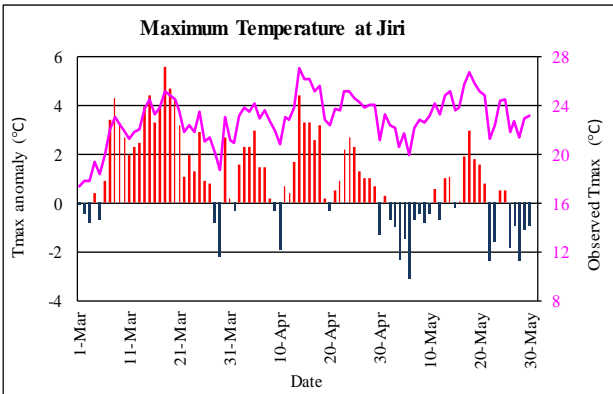

Pre-monsoon (March - May, 2022) Temperature Monitoring

Temperature deviation from normal (Blue/Red bars) Observed Temperature (Purple line)

Government of Nepal  
Ministry of Energy, Water Resource and Irrigation  
Department of Hydrology and Meteorology  
Climate Division (Climate Analysis Section)  
Babarmahal, Kathmandu

Pre-monsoon (March - May, 2022) Temperature Monitoring

Temperature deviation from normal (Blue/Red bars)      Observed Temperature (Pink line)

Government of Nepal  
Ministry of Energy, Water Resource and Irrigation  
Department of Hydrology and Meteorology  
Climate Division (Climate Analysis Section)  
Babarmahal, Kathmandu