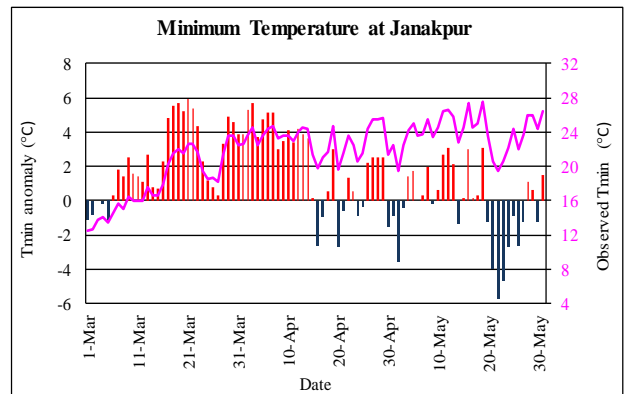

Government of Nepal
Ministry of Energy, Water Resource and Irrigation
Department of Hydrology and Meteorology
Climate Division (Climate Analysis Section)
Babarmahal, Kathmandu

Pre-monsoon (March - May, 2022) Temperature Monitoring

Temperature deviation from normal (Blue/Red bars) Observed Temperature (Purple line)