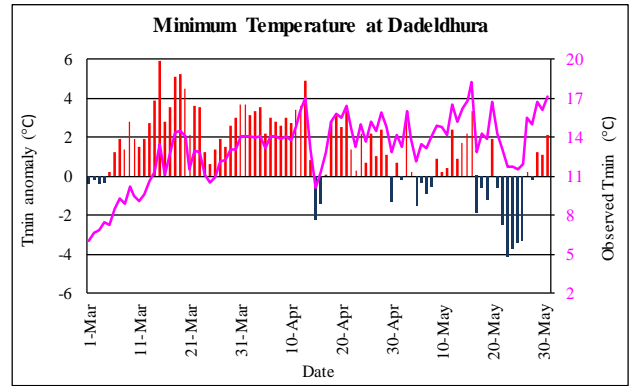

#### Pre-monsoon (March - May, 2022) Temperature Monitoring

Temperature deviation from normal (Blue/Red bars) | Observed Temperature (Purple line)

Government of Nepal  
Ministry of Energy, Water Resource and Irrigation  
Department of Hydrology and Meteorology  
Climate Division (Climate Analysis Section)  
Babarmahal, Kathmandu

Pre-monsoon (March - May, 2022) Temperature Monitoring

Temperature deviation from normal (Blue/Red bars) Observed Temperature (Purple line)

Government of Nepal  
Ministry of Energy, Water Resource and Irrigation  
Department of Hydrology and Meteorology  
Climate Division (Climate Analysis Section)  
Babarmahal, Kathmandu