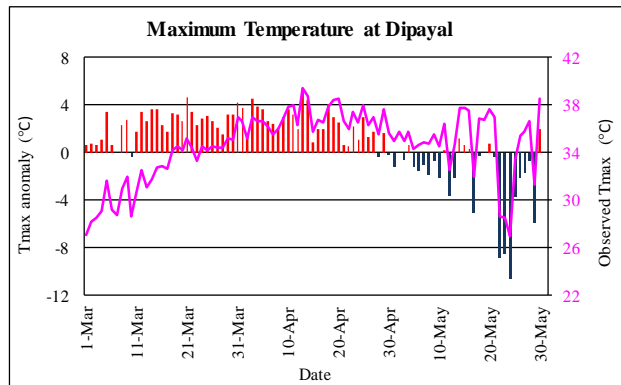

#### Pre-monsoon (March - May, 2022) Temperature Monitoring

Temperature deviation from normal (Blue/Red bars) | Observed Temperature (Purple line)

Government of Nepal  
Ministry of Energy, Water Resource and Irrigation  
Department of Hydrology and Meteorology  
Climate Division (Climate Analysis Section)  
Babarmahal, Kathmandu

Pre-monsoon (March - May, 2022) Temperature Monitoring

Temperature deviation from normal (Blue/Red bars) Observed Temperature (Purple line)

Government of Nepal  
Ministry of Energy, Water Resource and Irrigation  
Department of Hydrology and Meteorology  
Climate Division (Climate Analysis Section)  
Babarmahal, Kathmandu