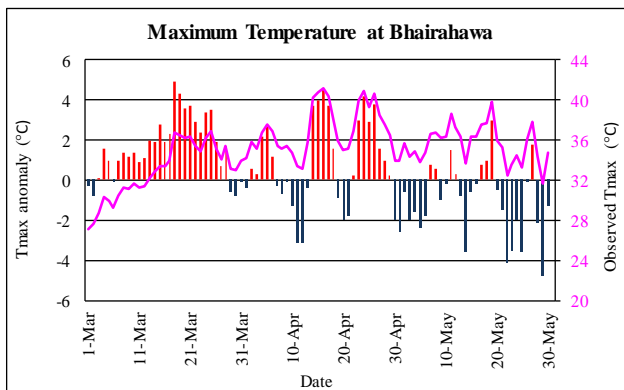

#### Pre-monsoon (March - May, 2022) Temperature Monitoring

Temperature deviation from normal (Blue/Red bars) | Observed Temperature (Purple line)

Government of Nepal  
Ministry of Energy, Water Resource and Irrigation  
Department of Hydrology and Meteorology  
Climate Division (Climate Analysis Section)  
Babarmahal, Kathmandu

Pre-monsoon (March - May, 2022) Temperature Monitoring

Temperature deviation from normal (Blue/Red bars) Observed Temperature (Purple line)

Government of Nepal  
Ministry of Energy, Water Resource and Irrigation  
Department of Hydrology and Meteorology  
Climate Division (Climate Analysis Section)  
Babarmahal, Kathmandu

Pre-monsoon (March - May, 2022) Temperature Monitoring

Temperature deviation from normal (Blue/Red bars)      Observed Temperature (Pink line)

Government of Nepal  
Ministry of Energy, Water Resource and Irrigation  
Department of Hydrology and Meteorology  
Climate Division (Climate Analysis Section)  
Babarmahal, Kathmandu