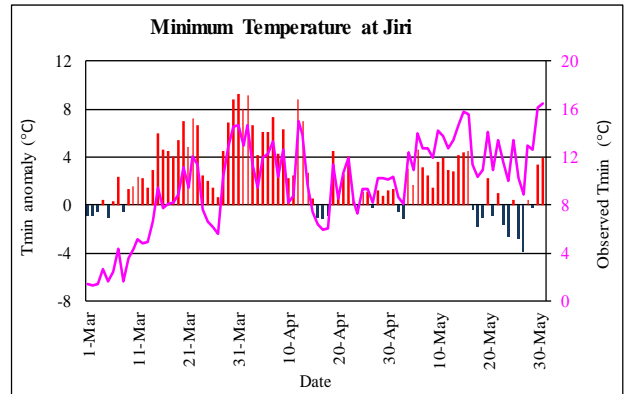

Pre-monsoon (March - May, 2022) Temperature Monitoring

Temperature deviation from normal (Blue/Red bars) Observed Temperature (Purple line)

Government of Nepal  
Ministry of Energy, Water Resource and Irrigation  
Department of Hydrology and Meteorology  
Climate Division (Climate Analysis Section)  
Babarmahal, Kathmandu

Pre-monsoon (March - May, 2022) Temperature Monitoring

Temperature deviation from normal (Blue/Red bars)      Observed Temperature (Pink line)

Government of Nepal  
Ministry of Energy, Water Resource and Irrigation  
Department of Hydrology and Meteorology  
Climate Division (Climate Analysis Section)  
Babarmahal, Kathmandu