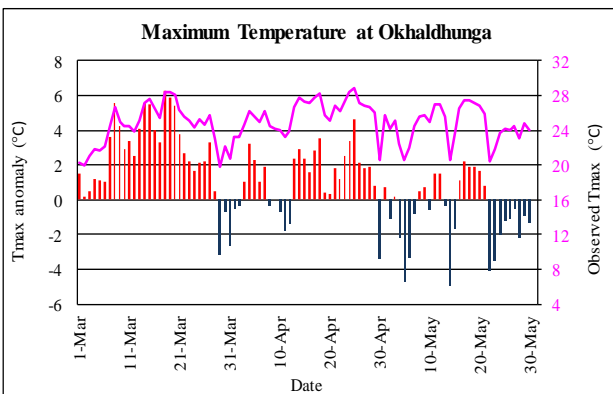

Pre-monsoon (March - May, 2022) Temperature Monitoring

Temperature deviation from normal (Blue/Red bars)      Observed Temperature (Pink line)

Government of Nepal  
Ministry of Energy, Water Resource and Irrigation  
Department of Hydrology and Meteorology  
Climate Division (Climate Analysis Section)  
Babarmahal, Kathmandu

Pre-monsoon (March - May, 2022) Temperature Monitoring

Temperature deviation from normal (Blue/Red bars) Observed Temperature (Purple line)

Government of Nepal  
Ministry of Energy, Water Resource and Irrigation  
Department of Hydrology and Meteorology  
Climate Division (Climate Analysis Section)  
Babarmahal, Kathmandu