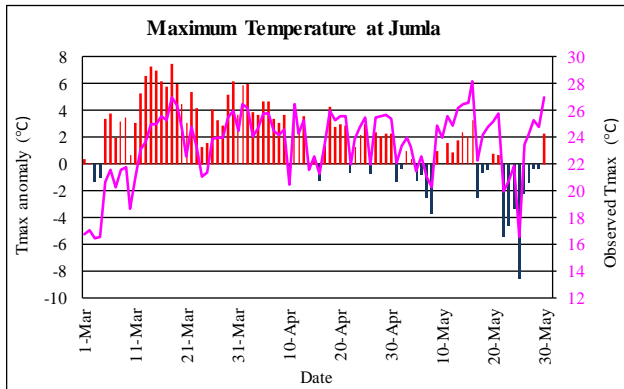

#### Pre-monsoon (March - May, 2022) Temperature Monitoring

Temperature deviation from normal (Blue/Red bars) | Observed Temperature (Purple line)

Government of Nepal  
Ministry of Energy, Water Resource and Irrigation  
Department of Hydrology and Meteorology  
Climate Division (Climate Analysis Section)  
Babarmahal, Kathmandu

Pre-monsoon (March - May, 2022) Temperature Monitoring

Temperature deviation from normal (Blue/Red bars) Observed Temperature (Purple line)

Government of Nepal  
Ministry of Energy, Water Resource and Irrigation  
Department of Hydrology and Meteorology  
Climate Division (Climate Analysis Section)  
Babarmahal, Kathmandu

Pre-monsoon (March - May, 2022) Temperature Monitoring

Temperature deviation from normal (Blue/Red bars)      Observed Temperature (Pink line)

Government of Nepal  
Ministry of Energy, Water Resource and Irrigation  
Department of Hydrology and Meteorology  
Climate Division (Climate Analysis Section)  
Babarmahal, Kathmandu