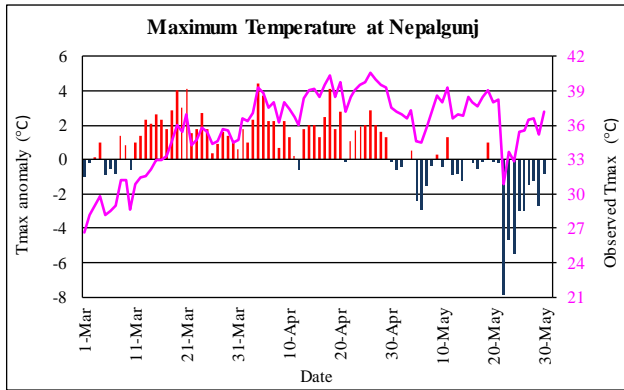

#### Pre-monsoon (March - May, 2022) Temperature Monitoring

Temperature deviation from normal (Blue/Red bars) | Observed Temperature (Purple line)

Government of Nepal  
Ministry of Energy, Water Resource and Irrigation  
Department of Hydrology and Meteorology  
Climate Division (Climate Analysis Section)  
Babarmahal, Kathmandu

Pre-monsoon (March - May, 2022) Temperature Monitoring

Temperature deviation from normal (Blue/Red bars) Observed Temperature (Purple line)

Government of Nepal  
Ministry of Energy, Water Resource and Irrigation  
Department of Hydrology and Meteorology  
Climate Division (Climate Analysis Section)  
Babarmahal, Kathmandu

Pre-monsoon (March - May, 2022) Temperature Monitoring

Temperature deviation from normal (Blue/Red bars)      Observed Temperature (Pink line)

Government of Nepal  
Ministry of Energy, Water Resource and Irrigation  
Department of Hydrology and Meteorology  
Climate Division (Climate Analysis Section)  
Babarmahal, Kathmandu