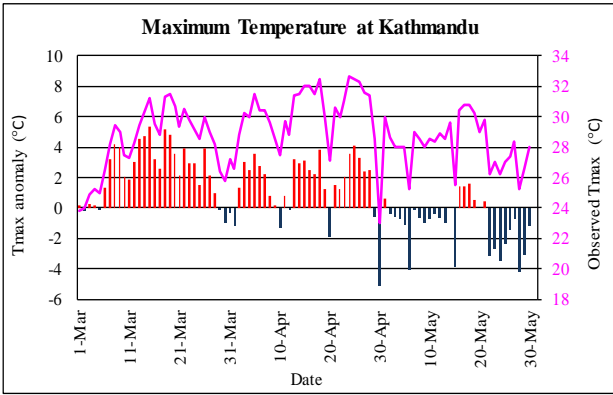

Government of Nepal
Ministry of Energy, Water Resource and Irrigation
Department of Hydrology and Meteorology
Climate Division (Climate Analysis Section)
Babarmahal, Kathmandu

Pre-monsoon (March - May, 2022) Temperature Monitoring

Temperature deviation from normal (Blue/Red bars) Observed Temperature (Purple line)