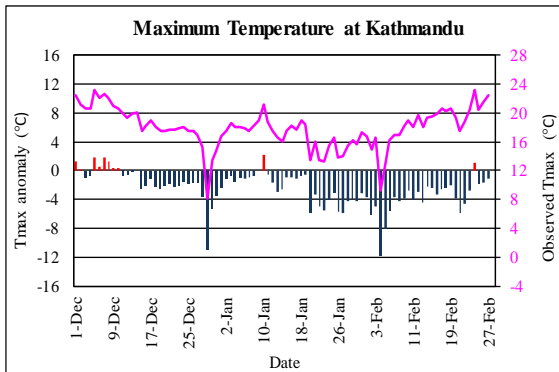

Winter (December 2021-February, 2022) Temperature Monitoring

Temperature deviation from normal

Observed Temperature

Government of Nepal
Ministry of Energy, Water Resource and Irrigation
Department of Hydrology and Meteorology
Climate Division (Climate Analysis Section)
Babarmahal, Kathmandu