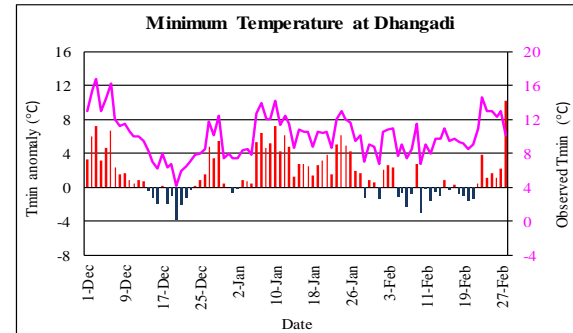

Winter (December 2021-February, 2022) Temperature Monitoring

Temperature deviation from normal

Observed Temperature

Government of Nepal
Ministry of Energy, Water Resource and Irrigation
Department of Hydrology and Meteorology
Climate Division (Climate Analysis Section)
Babarmahal, Kathmandu