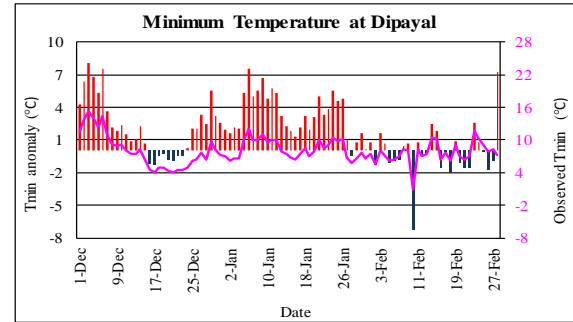

Winter (December 2021-February, 2022) Temperature Monitoring

Temperature deviation from normal

Observed Temperature

Government of Nepal
Ministry of Energy, Water Resource and Irrigation
Department of Hydrology and Meteorology
Climate Division (Climate Analysis Section)
Babarmahal, Kathmandu