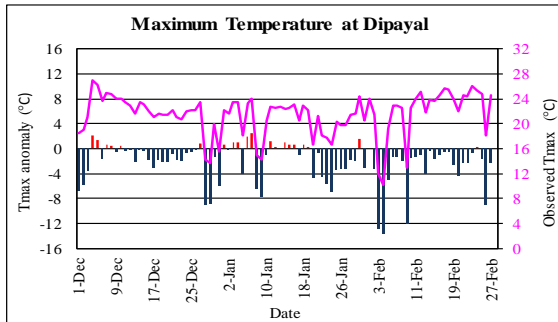

Winter (December 2021-February, 2022) Temperature Monitoring

Temperature deviation from normal

Observed Temperature

Government of Nepal
Ministry of Energy, Water Resource and Irrigation
Department of Hydrology and Meteorology
Climate Division (Climate Analysis Section)
Babarmahal, Kathmandu