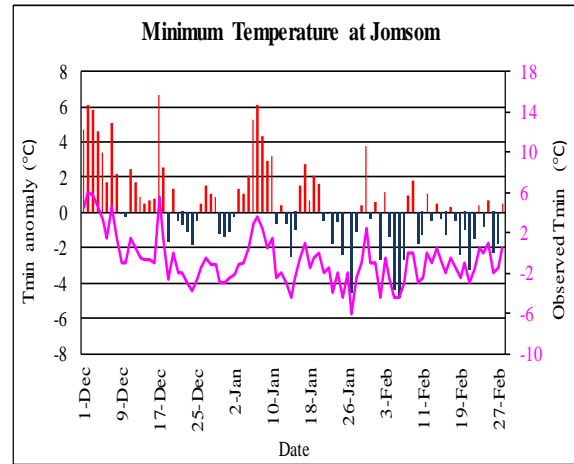

Winter (December 2021-February, 2022) Temperature Monitoring

Temperature deviation from normal

Observed Temperature

Government of Nepal
Ministry of Energy, Water Resource and Irrigation
Department of Hydrology and Meteorology
Climate Division (Climate Analysis Section)
Babarmahal, Kathmandu