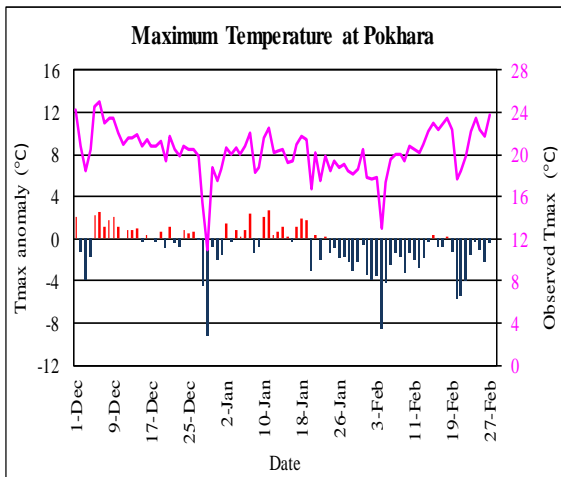

Winter (December 2021-February, 2022) Temperature Monitoring

Temperature deviation from normal

Observed Temperature

Government of Nepal
Ministry of Energy, Water Resource and Irrigation
Department of Hydrology and Meteorology
Climate Division (Climate Analysis Section)
Babarmahal, Kathmandu