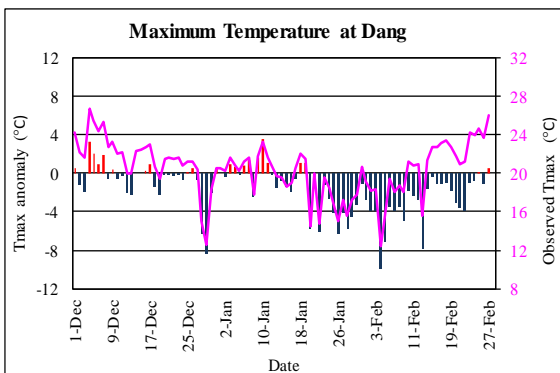

Winter (December 2021-February, 2022) Temperature Monitoring

Temperature deviation from normal

Observed Temperature

Government of Nepal
Ministry of Energy, Water Resource and Irrigation
Department of Hydrology and Meteorology
Climate Division (Climate Analysis Section)
Babarmahal, Kathmandu