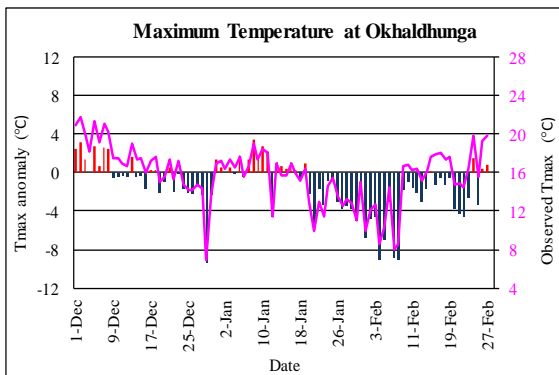

Winter (December 2021-February, 2022) Temperature Monitoring

Temperature deviation from normal

Observed Temperature

Government of Nepal
Ministry of Energy, Water Resource and Irrigation
Department of Hydrology and Meteorology
Climate Division (Climate Analysis Section)
Babarmahal, Kathmandu

Winter (December 2021-February, 2022) Temperature Monitoring

Temperature deviation from normal

Observed Temperature