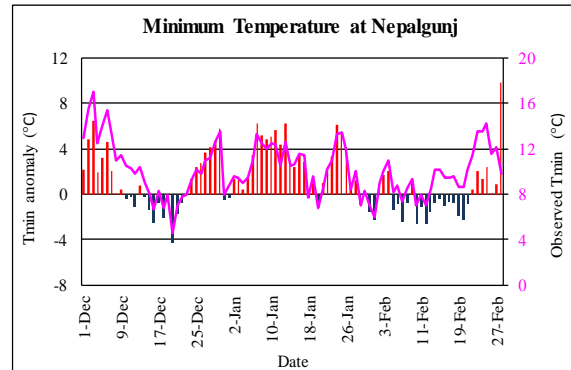

Government of Nepal
Ministry of Energy, Water Resource and Irrigation
Department of Hydrology and Meteorology
Climate Division (Climate Analysis Section)
Babarmahal, Kathmandu

Winter (December 2021-February, 2022) Temperature Monitoring

Temperature deviation from normal

Observed Temperature