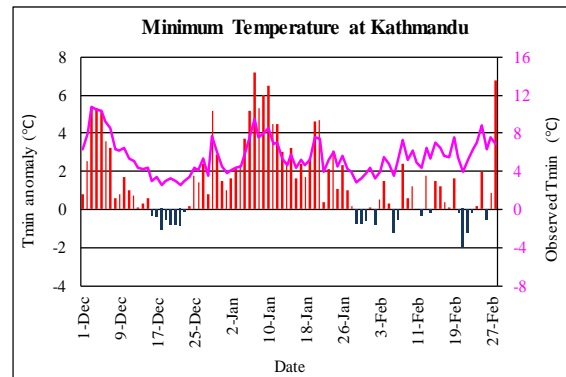

Government of Nepal
Ministry of Energy, Water Resource and Irrigation
Department of Hydrology and Meteorology
Climate Division (Climate Analysis Section)
Babarmahal, Kathmandu

Winter (December 2021-February, 2022) Temperature Monitoring

Temperature deviation from normal

Observed Temperature