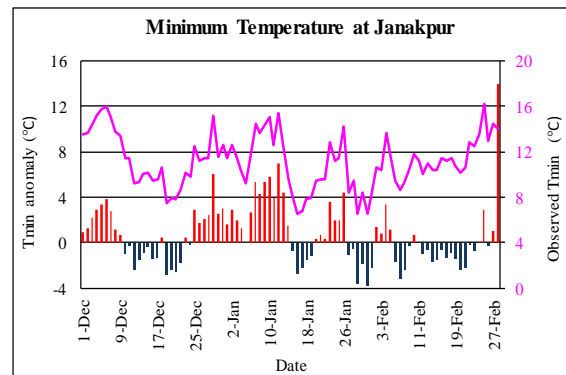

Government of Nepal
Ministry of Energy, Water Resource and Irrigation
Department of Hydrology and Meteorology
Climate Division (Climate Analysis Section)
Babarmahal, Kathmandu

Winter (December 2021-February, 2022) Temperature Monitoring

Temperature deviation from normal

Observed Temperature