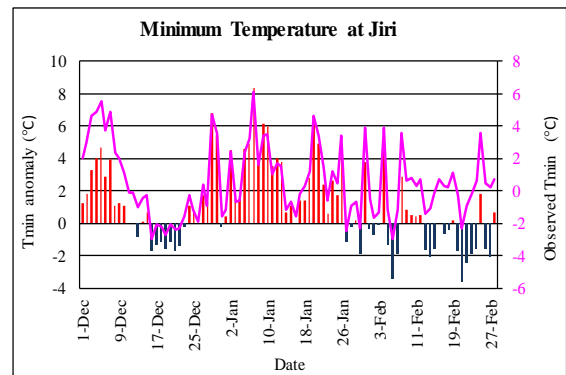

Winter (December 2021-February, 2022) Temperature Monitoring

Temperature deviation from normal

Observed Temperature

Government of Nepal
Ministry of Energy, Water Resource and Irrigation
Department of Hydrology and Meteorology
Climate Division (Climate Analysis Section)
Babarmahal, Kathmandu