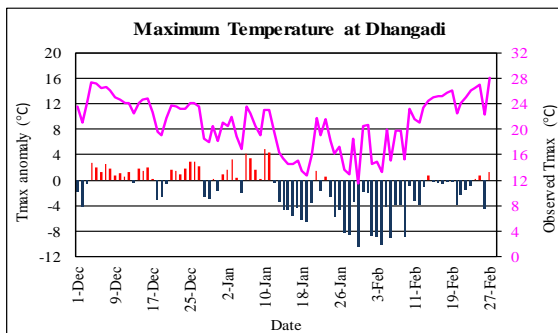

Winter (December 2021-February, 2022) Temperature Monitoring

Temperature deviation from normal

Observed Temperature

Government of Nepal
Ministry of Energy, Water Resource and Irrigation
Department of Hydrology and Meteorology
Climate Division (Climate Analysis Section)
Babarmahal, Kathmandu