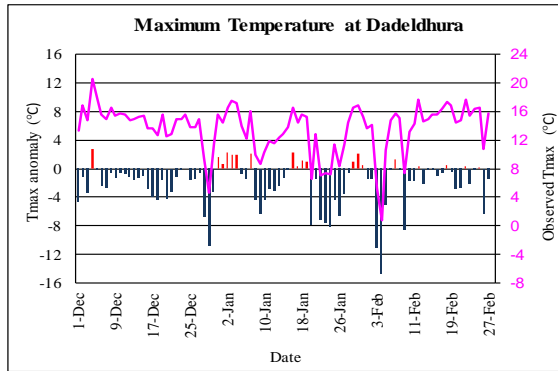

Winter (December 2021-February, 2022) Temperature Monitoring

Temperature deviation from normal

Observed Temperature

Government of Nepal
Ministry of Energy, Water Resource and Irrigation
Department of Hydrology and Meteorology
Climate Division (Climate Analysis Section)
Babarmahal, Kathmandu