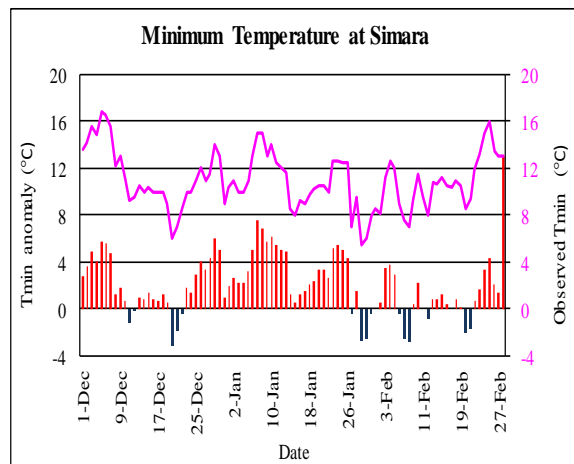

Winter (December 2021-February, 2022) Temperature Monitoring

Temperature deviation from normal

Observed Temperature

Government of Nepal
Ministry of Energy, Water Resource and Irrigation
Department of Hydrology and Meteorology
Climate Division (Climate Analysis Section)
Babarmahal, Kathmandu