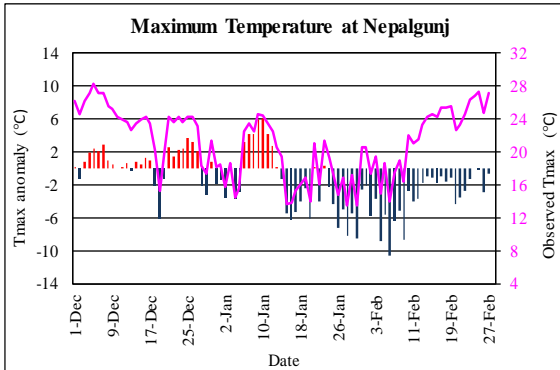

Winter (December 2021-February, 2022) Temperature Monitoring

Temperature deviation from normal

Observed Temperature

Government of Nepal
Ministry of Energy, Water Resource and Irrigation
Department of Hydrology and Meteorology
Climate Division (Climate Analysis Section)
Babarmahal, Kathmandu