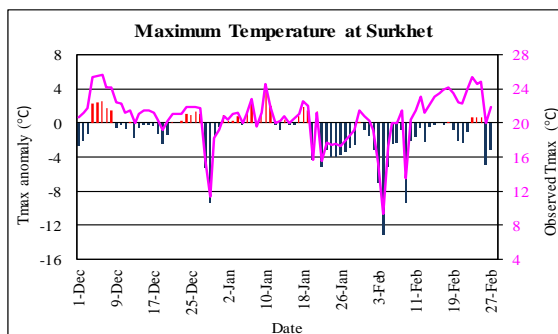

Winter (December 2021-February, 2022) Temperature Monitoring

Temperature deviation from normal

Observed Temperature

Government of Nepal
Ministry of Energy, Water Resource and Irrigation
Department of Hydrology and Meteorology
Climate Division (Climate Analysis Section)
Babarmahal, Kathmandu