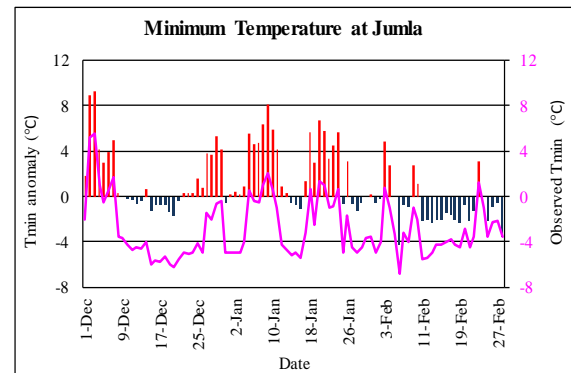

Government of Nepal
Ministry of Energy, Water Resource and Irrigation
Department of Hydrology and Meteorology
Climate Division (Climate Analysis Section)
Babarmahal, Kathmandu

Winter (December 2021-February, 2022) Temperature Monitoring

Temperature deviation from normal

Observed Temperature