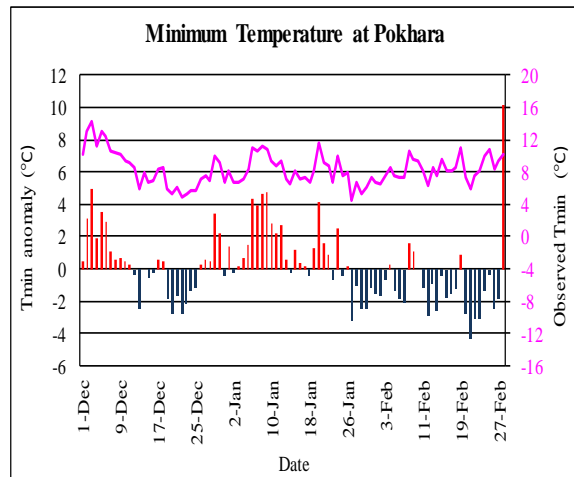

Government of Nepal
Ministry of Energy, Water Resource and Irrigation
Department of Hydrology and Meteorology
Climate Division (Climate Analysis Section)
Babarmahal, Kathmandu

Winter (December 2021-February, 2022) Temperature Monitoring

Temperature deviation from normal

Observed Temperature