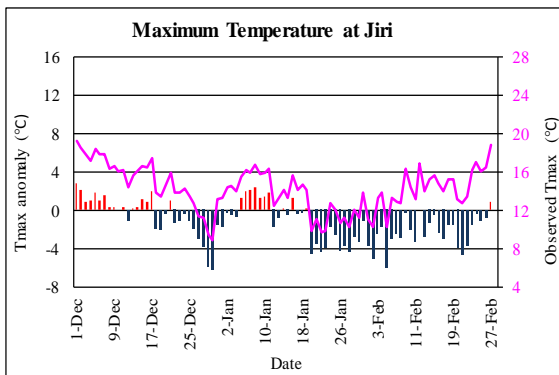

Winter (December 2021-February, 2022) Temperature Monitoring

Temperature deviation from normal

Observed Temperature

Government of Nepal
Ministry of Energy, Water Resource and Irrigation
Department of Hydrology and Meteorology
Climate Division (Climate Analysis Section)
Babarmahal, Kathmandu

Winter (December 2021-February, 2022) Temperature Monitoring

Temperature deviation from normal

Observed Temperature