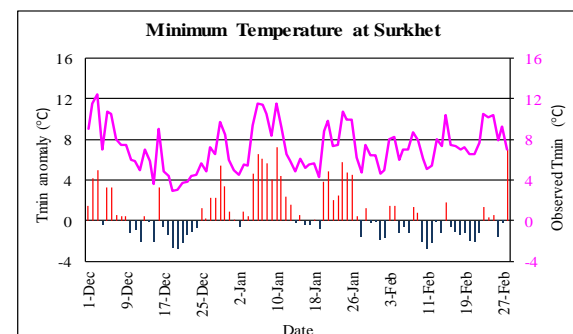

Winter (December 2021-February, 2022) Temperature Monitoring

Temperature deviation from normal

Observed Temperature

Government of Nepal
Ministry of Energy, Water Resource and Irrigation
Department of Hydrology and Meteorology
Climate Division (Climate Analysis Section)
Babarmahal, Kathmandu