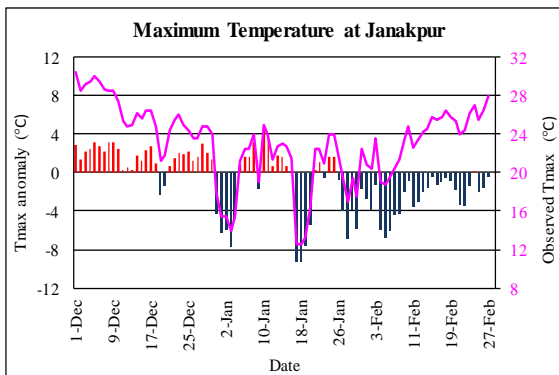

Government of Nepal
Ministry of Energy, Water Resource and Irrigation
Department of Hydrology and Meteorology
Climate Division (Climate Analysis Section)
Babarmahal, Kathmandu

Winter (December 2021-February, 2022) Temperature Monitoring

Temperature deviation from normal

Observed Temperature