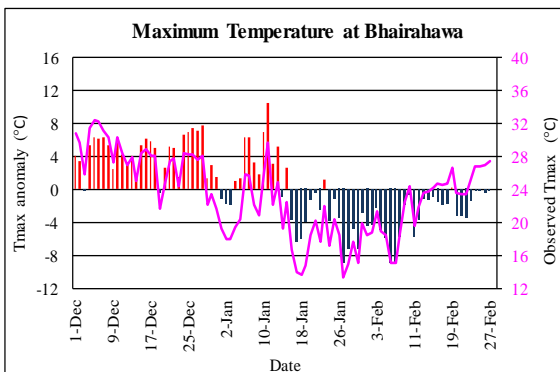

Winter (December 2021-February, 2022) Temperature Monitoring

Temperature deviation from normal

Observed Temperature

Government of Nepal
Ministry of Energy, Water Resource and Irrigation
Department of Hydrology and Meteorology
Climate Division (Climate Analysis Section)
Babarmahal, Kathmandu