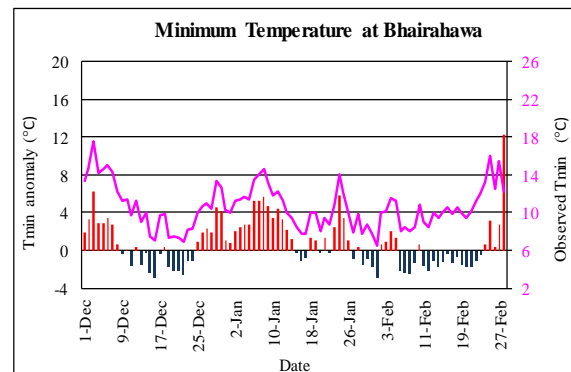

Winter (December 2021-February, 2022) Temperature Monitoring

Temperature deviation from normal

Observed Temperature

Government of Nepal
Ministry of Energy, Water Resource and Irrigation
Department of Hydrology and Meteorology
Climate Division (Climate Analysis Section)
Babarmahal, Kathmandu