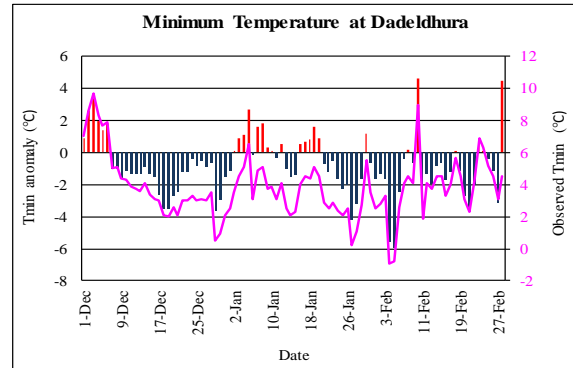

Winter (December 2021-February, 2022) Temperature Monitoring

Temperature deviation from normal

Observed Temperature

Government of Nepal
Ministry of Energy, Water Resource and Irrigation
Department of Hydrology and Meteorology
Climate Division (Climate Analysis Section)
Babarmahal, Kathmandu