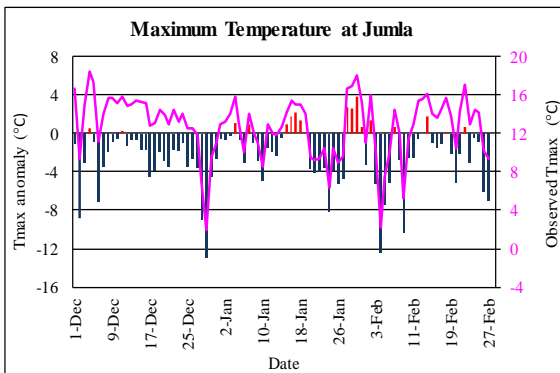

Winter (December 2021-February, 2022) Temperature Monitoring

Temperature deviation from normal

Observed Temperature

Government of Nepal
Ministry of Energy, Water Resource and Irrigation
Department of Hydrology and Meteorology
Climate Division (Climate Analysis Section)
Babarmahal, Kathmandu