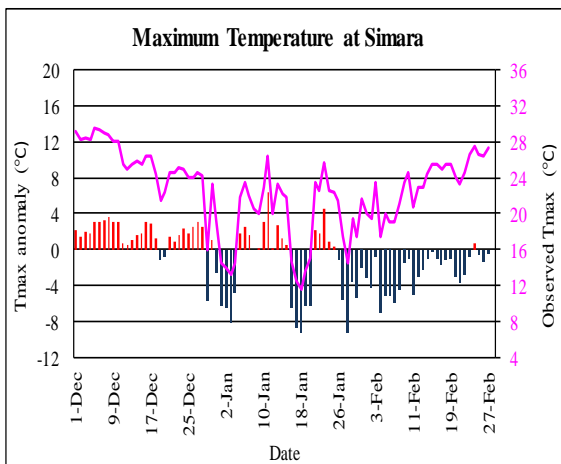

Winter (December 2021-February, 2022) Temperature Monitoring

Temperature deviation from normal

Observed Temperature

Government of Nepal
Ministry of Energy, Water Resource and Irrigation
Department of Hydrology and Meteorology
Climate Division (Climate Analysis Section)
Babarmahal, Kathmandu