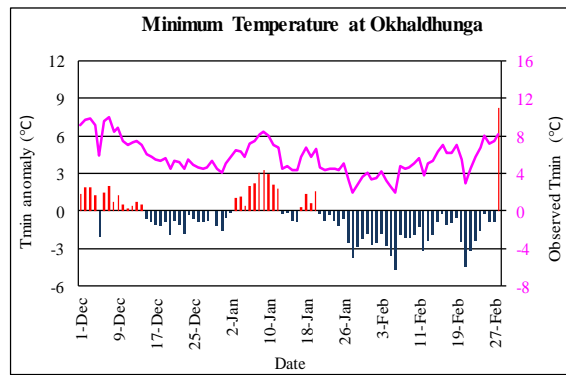

Winter (December 2021-February, 2022) Temperature Monitoring

Temperature deviation from normal

Observed Temperature

Government of Nepal
Ministry of Energy, Water Resource and Irrigation
Department of Hydrology and Meteorology
Climate Division (Climate Analysis Section)
Babarmahal, Kathmandu

Winter (December 2021-February, 2022) Temperature Monitoring

Temperature deviation from normal

Observed Temperature