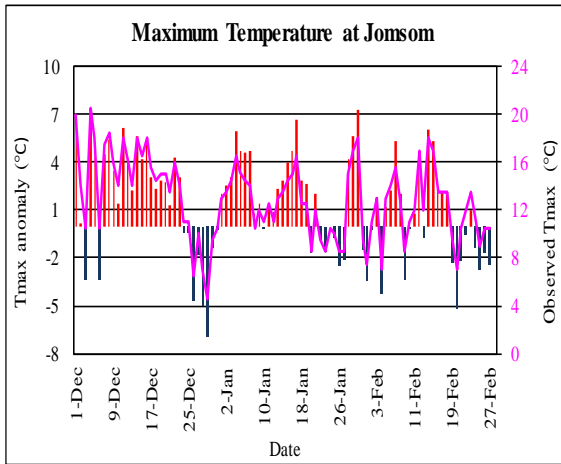

Government of Nepal
Ministry of Energy, Water Resource and Irrigation
Department of Hydrology and Meteorology
Climate Division (Climate Analysis Section)
Babarmahal, Kathmandu

Winter (December 2021-February, 2022) Temperature Monitoring

Temperature deviation from normal

Observed Temperature