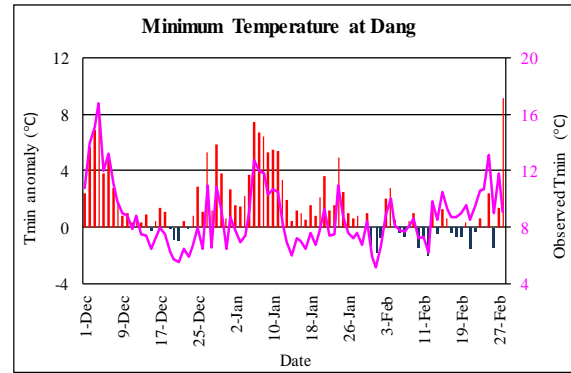

Government of Nepal
Ministry of Energy, Water Resource and Irrigation
Department of Hydrology and Meteorology
Climate Division (Climate Analysis Section)
Babarmahal, Kathmandu

Winter (December 2021-February, 2022) Temperature Monitoring

Temperature deviation from normal

Observed Temperature