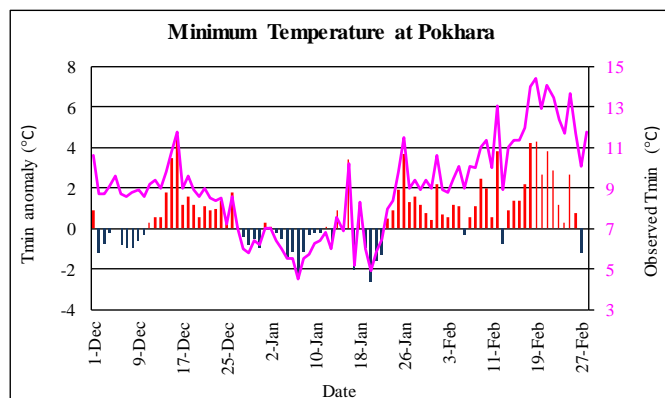

Winter (December 2022-February 2023) Temperature Monitoring

Temperature deviation from normal

Observed Temperature

Government of Nepal
Ministry of Energy, Water Resource and Irrigation
Department of Hydrology and Meteorology
Climate Division (Climate Analysis Section)
Babarmahal, Kathmandu