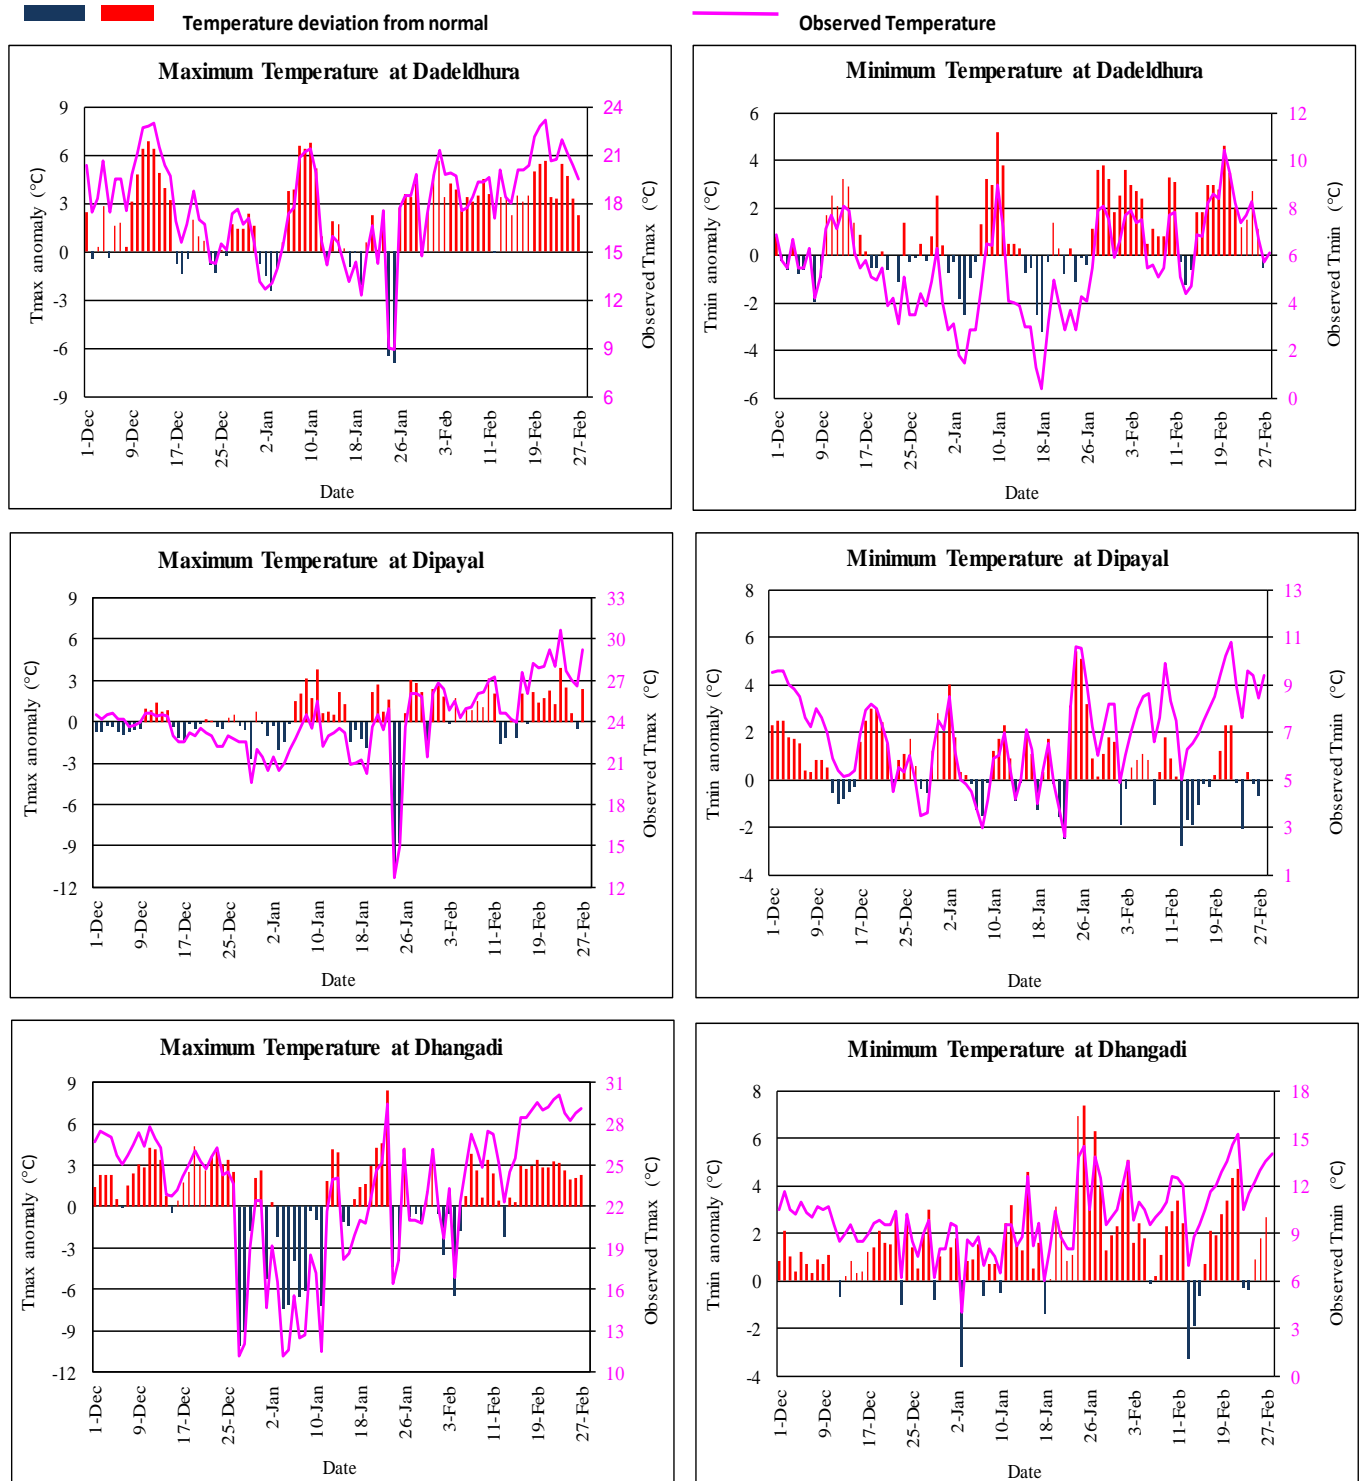

Government of Nepal
Ministry of Energy, Water Resource and Irrigation
Department of Hydrology and Meteorology
Climate Division (Climate Analysis Section)
Babarmahal, Kathmandu

28th February 2023

Winter (December 2022-February 2023) Temperature Monitoring

Government of Nepal
Ministry of Energy, Water Resource and Irrigation
Department of Hydrology and Meteorology
Climate Division (Climate Analysis Section)
Babarmahal, Kathmandu

Winter (December 2022-February 2023) Temperature Monitoring

Temperature deviation from normal

Observed Temperature

Government of Nepal
Ministry of Energy, Water Resource and Irrigation
Department of Hydrology and Meteorology
Climate Division (Climate Analysis Section)
Babarmahal, Kathmandu

Winter (December 2022-February 2023) Temperature Monitoring

Temperature deviation from normal

Observed Temperature