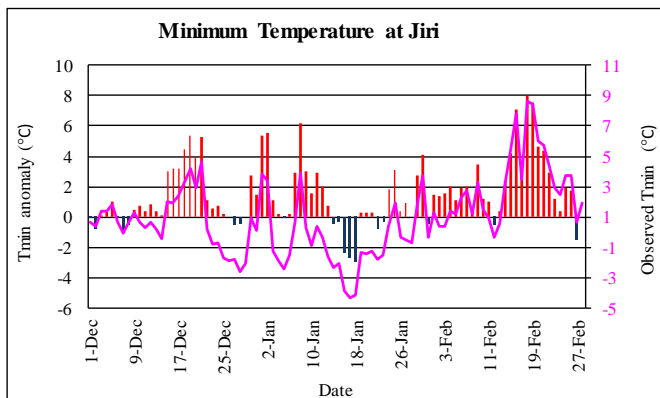

Winter (December 2022-February 2023) Temperature Monitoring

Temperature deviation from normal

Observed Temperature

Government of Nepal
Ministry of Energy, Water Resource and Irrigation
Department of Hydrology and Meteorology
Climate Division (Climate Analysis Section)
Babarmahal, Kathmandu