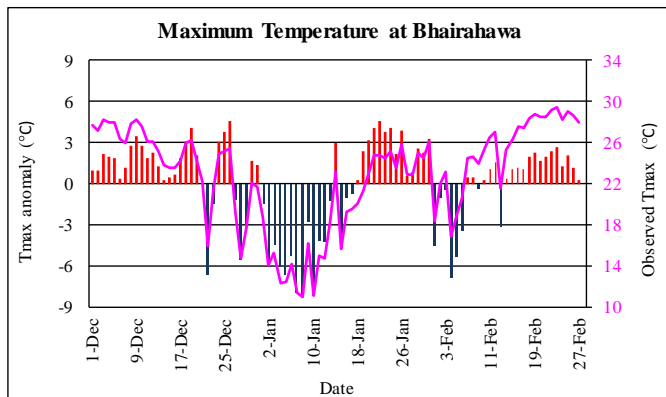

Winter (December 2022-February 2023) Temperature Monitoring

Temperature deviation from normal

Observed Temperature

Government of Nepal
Ministry of Energy, Water Resource and Irrigation
Department of Hydrology and Meteorology
Climate Division (Climate Analysis Section)
Babarmahal, Kathmandu