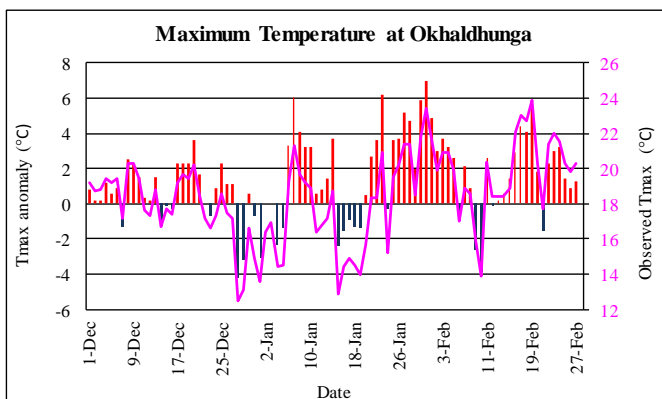

Winter (December 2022-February 2023) Temperature Monitoring

Temperature deviation from normal

Observed Temperature

Government of Nepal
Ministry of Energy, Water Resource and Irrigation
Department of Hydrology and Meteorology
Climate Division (Climate Analysis Section)
Babarmahal, Kathmandu