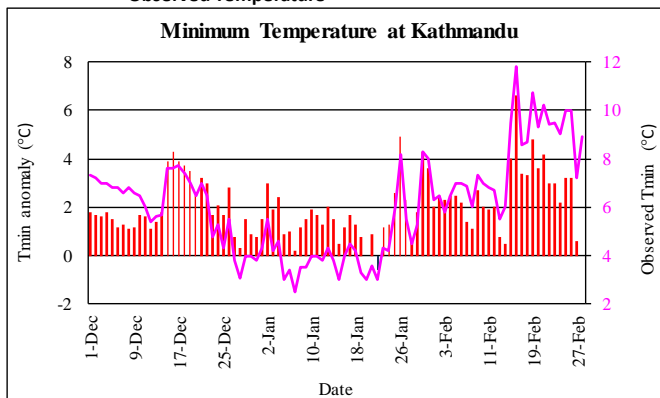

Government of Nepal
Ministry of Energy, Water Resource and Irrigation
Department of Hydrology and Meteorology
Climate Division (Climate Analysis Section)
Babarmahal, Kathmandu

Winter (December 2022-February 2023) Temperature Monitoring

Temperature deviation from normal

Observed Temperature