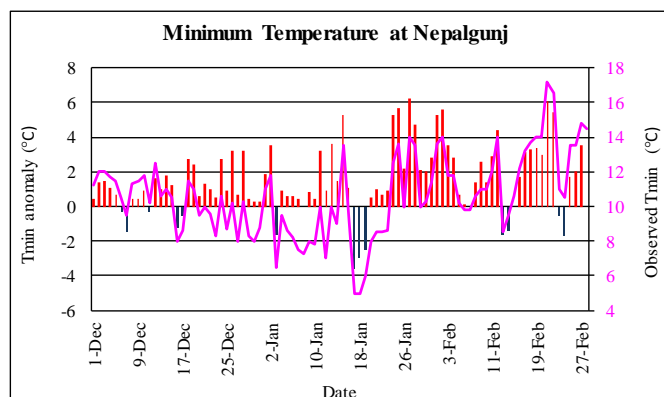

Government of Nepal
Ministry of Energy, Water Resource and Irrigation
Department of Hydrology and Meteorology
Climate Division (Climate Analysis Section)
Babarmahal, Kathmandu

Winter (December 2022-February 2023) Temperature Monitoring

Temperature deviation from normal

Observed Temperature