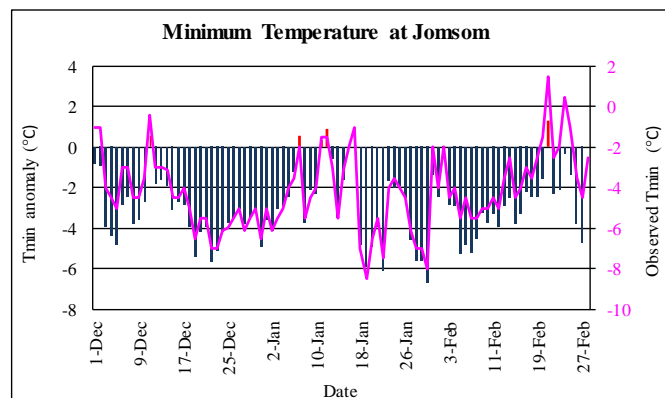

Winter (December 2022-February 2023) Temperature Monitoring

Temperature deviation from normal

Observed Temperature

Government of Nepal
Ministry of Energy, Water Resource and Irrigation
Department of Hydrology and Meteorology
Climate Division (Climate Analysis Section)
Babarmahal, Kathmandu