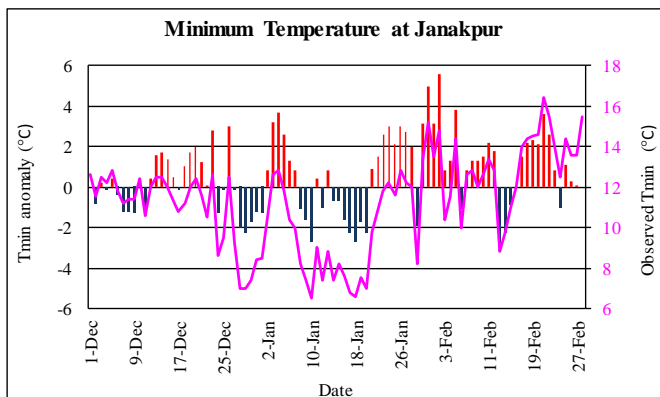

Government of Nepal
Ministry of Energy, Water Resource and Irrigation
Department of Hydrology and Meteorology
Climate Division (Climate Analysis Section)
Babarmahal, Kathmandu

Winter (December 2022-February 2023) Temperature Monitoring

Temperature deviation from normal

Observed Temperature