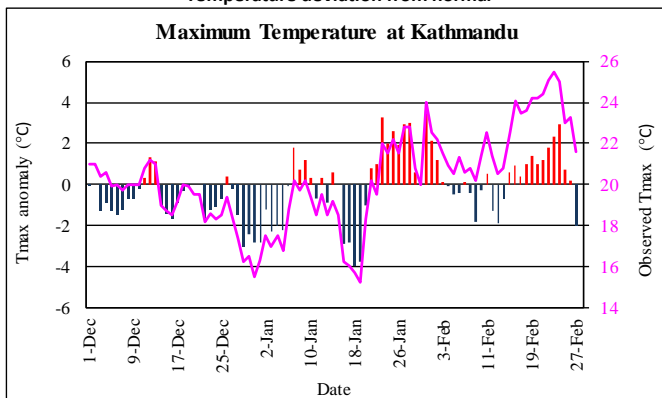

Government of Nepal
Ministry of Energy, Water Resource and Irrigation
Department of Hydrology and Meteorology
Climate Division (Climate Analysis Section)
Babarmahal, Kathmandu

Winter (December 2022-February 2023) Temperature Monitoring

Temperature deviation from normal

Observed Temperature