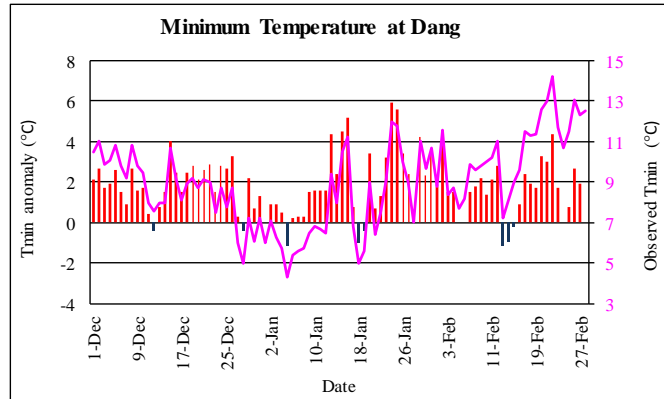

Government of Nepal
Ministry of Energy, Water Resource and Irrigation
Department of Hydrology and Meteorology
Climate Division (Climate Analysis Section)
Babarmahal, Kathmandu

Winter (December 2022-February 2023) Temperature Monitoring

Temperature deviation from normal

Observed Temperature