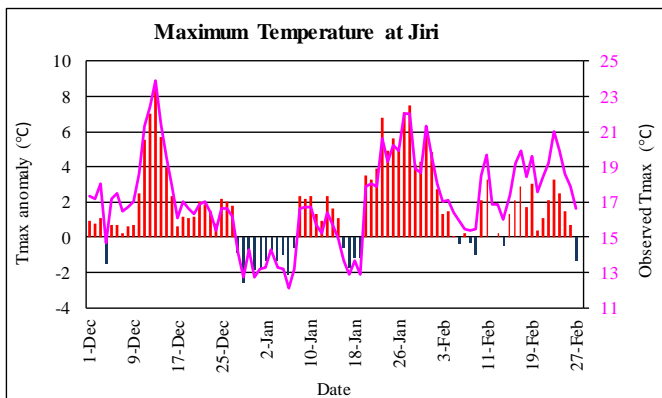

Winter (December 2022-February 2023) Temperature Monitoring

Temperature deviation from normal

Observed Temperature

Government of Nepal
Ministry of Energy, Water Resource and Irrigation
Department of Hydrology and Meteorology
Climate Division (Climate Analysis Section)
Babarmahal, Kathmandu