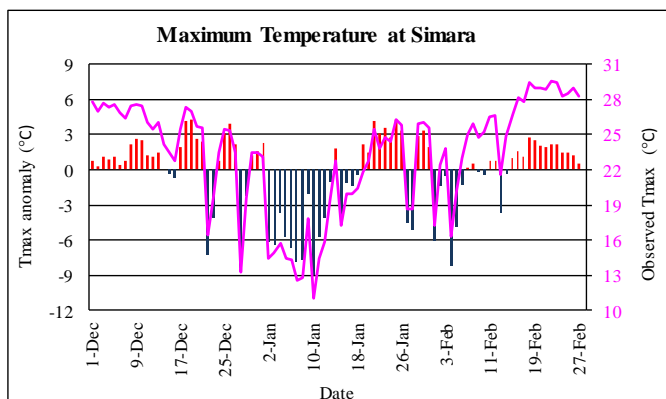

Temperature deviation from normal

Observed Temperature

Government of Nepal
Ministry of Energy, Water Resource and Irrigation
Department of Hydrology and Meteorology
Climate Division (Climate Analysis Section)
Babarmahal, Kathmandu

Winter (December 2022-February 2023) Temperature Monitoring

Temperature deviation from normal

Observed Temperature

Government of Nepal
Ministry of Energy, Water Resource and Irrigation
Department of Hydrology and Meteorology
Climate Division (Climate Analysis Section)
Babarmahal, Kathmandu