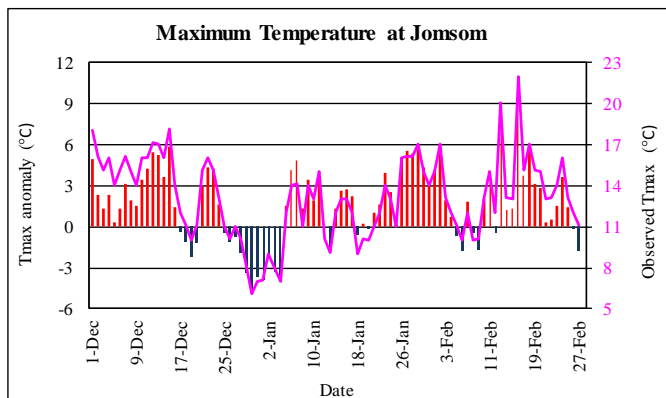

Winter (December 2022-February 2023) Temperature Monitoring

Temperature deviation from normal

Observed Temperature

Government of Nepal
Ministry of Energy, Water Resource and Irrigation
Department of Hydrology and Meteorology
Climate Division (Climate Analysis Section)
Babarmahal, Kathmandu