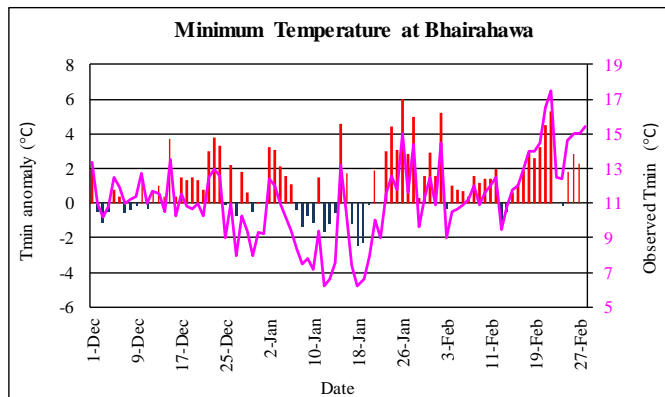

Winter (December 2022-February 2023) Temperature Monitoring

Temperature deviation from normal

Observed Temperature

Government of Nepal
Ministry of Energy, Water Resource and Irrigation
Department of Hydrology and Meteorology
Climate Division (Climate Analysis Section)
Babarmahal, Kathmandu