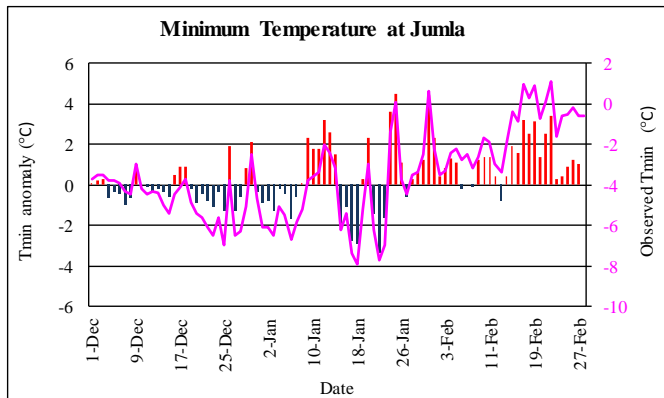

Government of Nepal
Ministry of Energy, Water Resource and Irrigation
Department of Hydrology and Meteorology
Climate Division (Climate Analysis Section)
Babarmahal, Kathmandu

Winter (December 2022-February 2023) Temperature Monitoring

Temperature deviation from normal

Observed Temperature