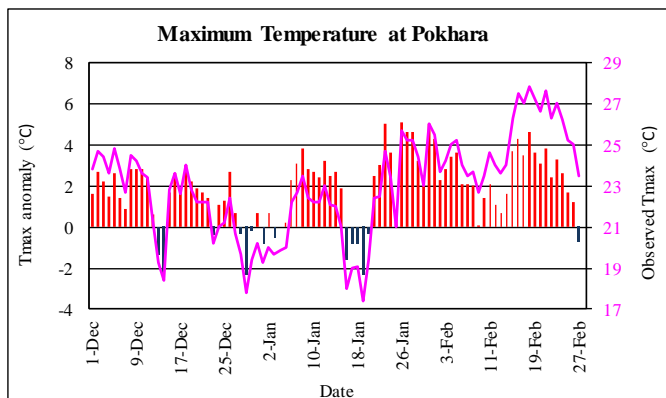

Winter (December 2022-February 2023) Temperature Monitoring

Temperature deviation from normal

Observed Temperature

Government of Nepal
Ministry of Energy, Water Resource and Irrigation
Department of Hydrology and Meteorology
Climate Division (Climate Analysis Section)
Babarmahal, Kathmandu