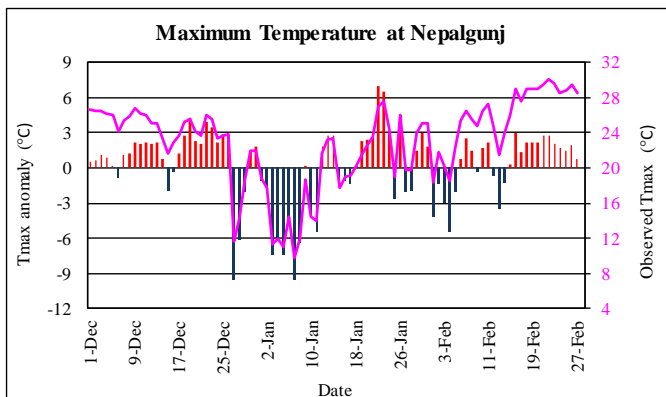

Government of Nepal
Ministry of Energy, Water Resource and Irrigation
Department of Hydrology and Meteorology
Climate Division (Climate Analysis Section)
Babarmahal, Kathmandu

Winter (December 2022-February 2023) Temperature Monitoring

Temperature deviation from normal

Observed Temperature