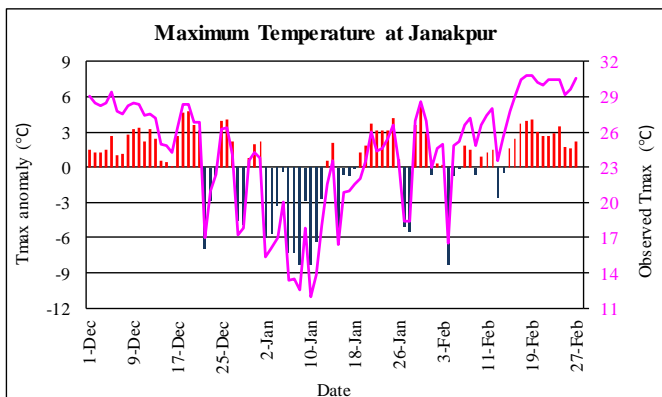

Government of Nepal
Ministry of Energy, Water Resource and Irrigation
Department of Hydrology and Meteorology
Climate Division (Climate Analysis Section)
Babarmahal, Kathmandu

Winter (December 2022-February 2023) Temperature Monitoring

Temperature deviation from normal

Observed Temperature