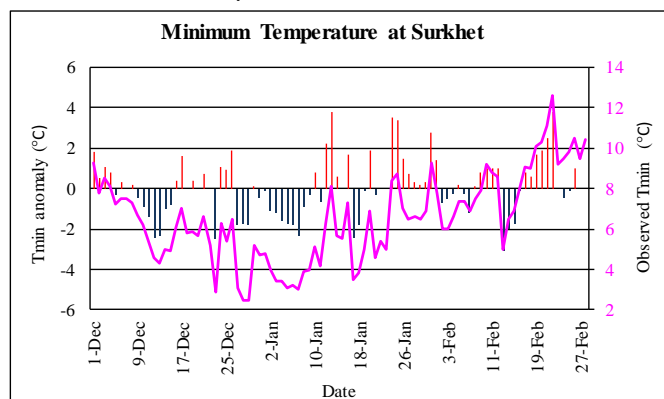

Government of Nepal
Ministry of Energy, Water Resource and Irrigation
Department of Hydrology and Meteorology
Climate Division (Climate Analysis Section)
Babarmahal, Kathmandu

Winter (December 2022-February 2023) Temperature Monitoring

Temperature deviation from normal

Observed Temperature