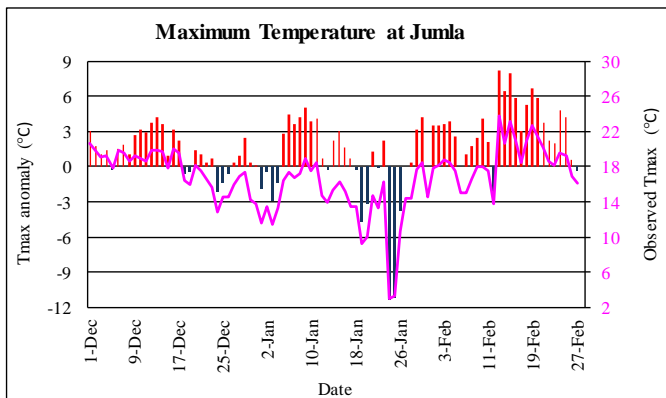

Government of Nepal
Ministry of Energy, Water Resource and Irrigation
Department of Hydrology and Meteorology
Climate Division (Climate Analysis Section)
Babarmahal, Kathmandu

Winter (December 2022-February 2023) Temperature Monitoring

Temperature deviation from normal

Observed Temperature