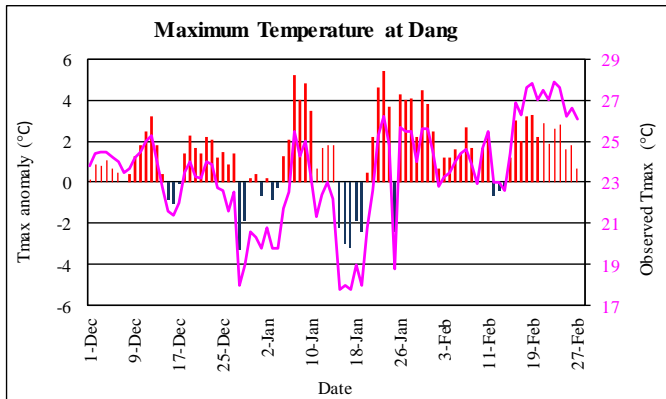

Government of Nepal
Ministry of Energy, Water Resource and Irrigation
Department of Hydrology and Meteorology
Climate Division (Climate Analysis Section)
Babarmahal, Kathmandu

Winter (December 2022-February 2023) Temperature Monitoring

Temperature deviation from normal

Observed Temperature