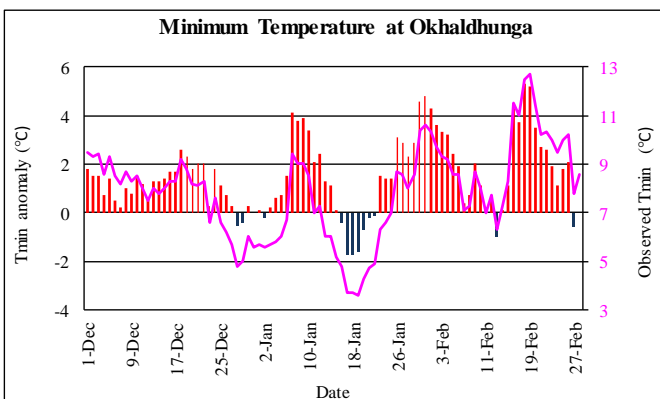

Winter (December 2022-February 2023) Temperature Monitoring

Temperature deviation from normal

Observed Temperature

Government of Nepal
Ministry of Energy, Water Resource and Irrigation
Department of Hydrology and Meteorology
Climate Division (Climate Analysis Section)
Babarmahal, Kathmandu