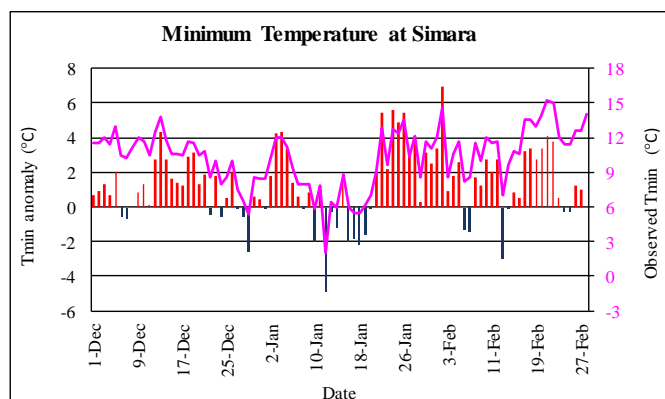

Temperature deviation from normal

Observed Temperature

Government of Nepal
Ministry of Energy, Water Resource and Irrigation
Department of Hydrology and Meteorology
Climate Division (Climate Analysis Section)
Babarmahal, Kathmandu

Winter (December 2022-February 2023) Temperature Monitoring

Temperature deviation from normal

Observed Temperature

Government of Nepal
Ministry of Energy, Water Resource and Irrigation
Department of Hydrology and Meteorology
Climate Division (Climate Analysis Section)
Babarmahal, Kathmandu