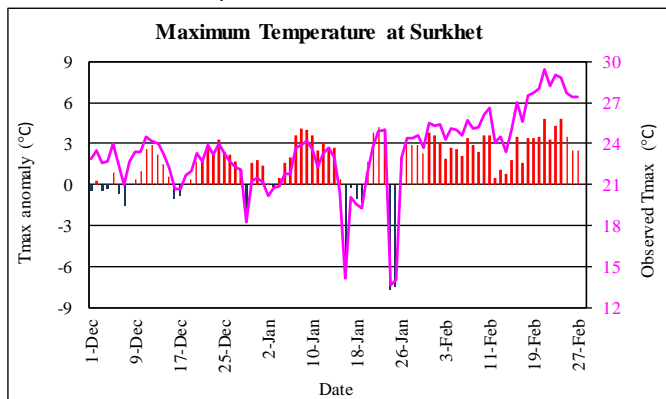

Government of Nepal
Ministry of Energy, Water Resource and Irrigation
Department of Hydrology and Meteorology
Climate Division (Climate Analysis Section)
Babarmahal, Kathmandu

Winter (December 2022-February 2023) Temperature Monitoring

Temperature deviation from normal

Observed Temperature