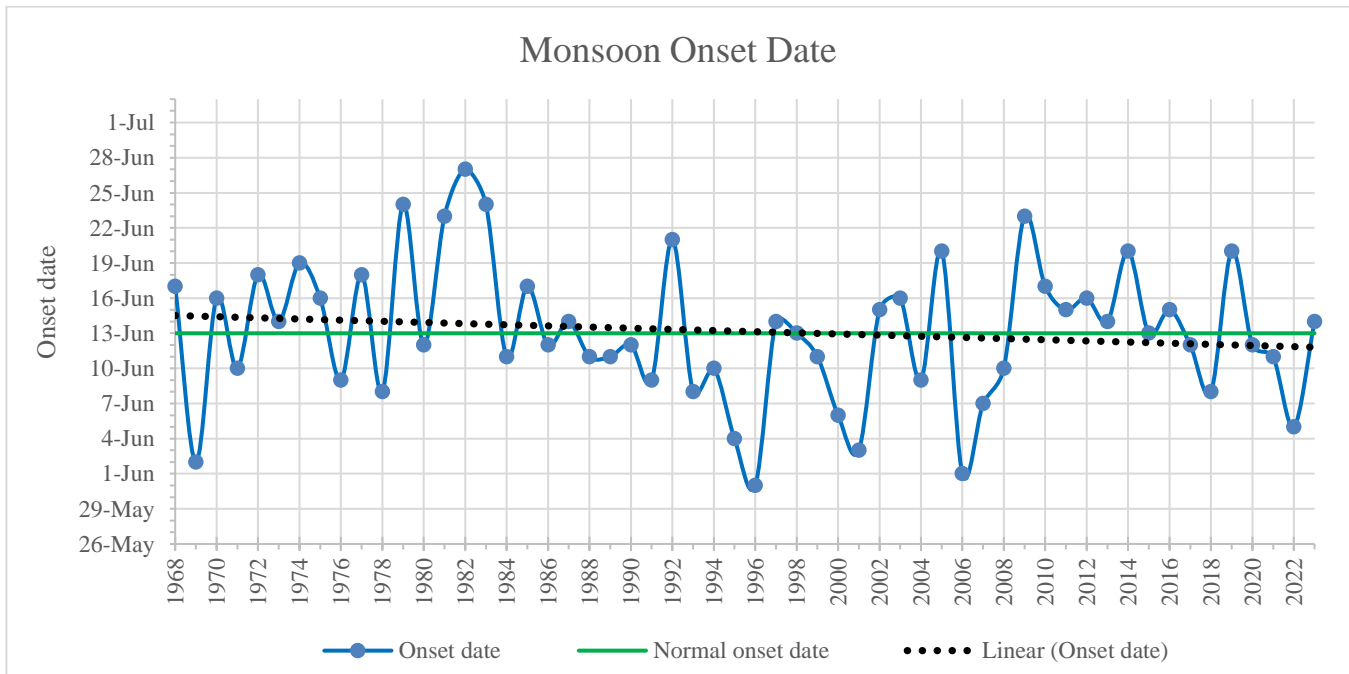

Monsoon Onset and Withdrawal date information

This year (A.D. 2023) monsoon entered into eastern Nepal by one day later than normal onset day on 14th June and withdrew from eastern Nepal on 15th October delayed by thirteen days. Last year (A.D. 2022) monsoon entered from Eastern Nepal on 5th June which was earlier by eight days against the normal onset date and withdrew on 16th October delayed by fourteen days against the normal withdrawal date. The normal onset and withdrawal date in Eastern Nepal is 13th June and 2nd October respectively (Figure 1 and 2, Table 1).

On the basis of normal onset and withdrawal of monsoon, the duration of monsoon is 112 days. The shortest monsoon duration of 73 days was recorded in 1979 and the longest duration of 130 days was recorded in 2008 (Figure 3). The earliest and the late onset was observed on 31st May 1996 and 27th June 1982 respectively (Figure 1, Table 1). Similarly, the earliest and the late withdrawal was recorded on 2nd September 1995 and 19th October 2013 respectively (Figure 2, Table 1).

Figure 1: Monsoon onset day (blue solid line), linear trend of onset day (black dotted line) and normal onset day (green solid line).

Government of Nepal
Ministry of Energy, Water Resource and Irrigation
Department of Hydrology and Meteorology
Climate Division (Climate Analysis Section)
Babarmahal, Kathmandu

Figure 2: Monsoon withdrawal day (red solid line), linear trend of withdrawal day (black dotted line) and normal withdrawal day (green solid line).

Figure 3: Monsoon period in days (purple solid line), linear trend of monsoon period (black dotted line) and normal monsoon period (green solid line).