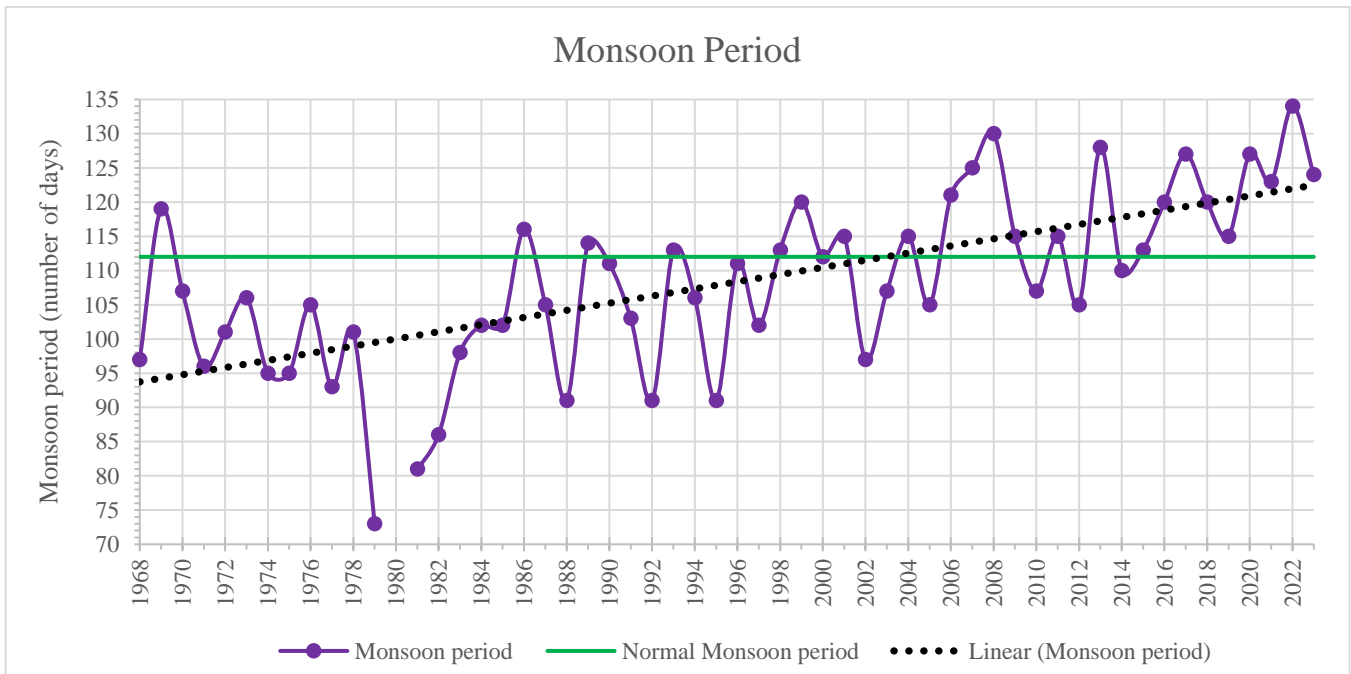

Monsoon Onset and Withdrawal date information

This year (A.D. 2023) monsoon entered into eastern Nepal by one day later than normal onset day on 14th June and withdrew from eastern Nepal on 15th October delayed by thirteen days. Last year (A.D. 2022) monsoon entered from Eastern Nepal on 5th June which was earlier by eight days against the normal onset date and withdrew on 16th October delayed by fourteen days against the normal withdrawal date. The normal onset and withdrawal date in Eastern Nepal is 13th June and 2nd October respectively (Figure 1 and 2, Table 1).

On the basis of normal onset and withdrawal of monsoon, the duration of monsoon is 112 days. The shortest monsoon duration of 73 days was recorded in 1979 and the longest duration of 130 days was recorded in 2008 (Figure 3). The earliest and the late onset was observed on 31st May 1996 and 27th June 1982 respectively (Figure 1, Table 1). Similarly, the earliest and the late withdrawal was recorded on 2nd September 1995 and 19th October 2013 respectively (Figure 2, Table 1).

Figure 2: Monsoon withdrawal day (red solid line), linear trend of withdrawal day (black dotted line) and normal withdrawal day (green solid line).

Figure 3: Monsoon period in days (purple solid line), linear trend of monsoon period (black dotted line) and normal monsoon period (green solid line).