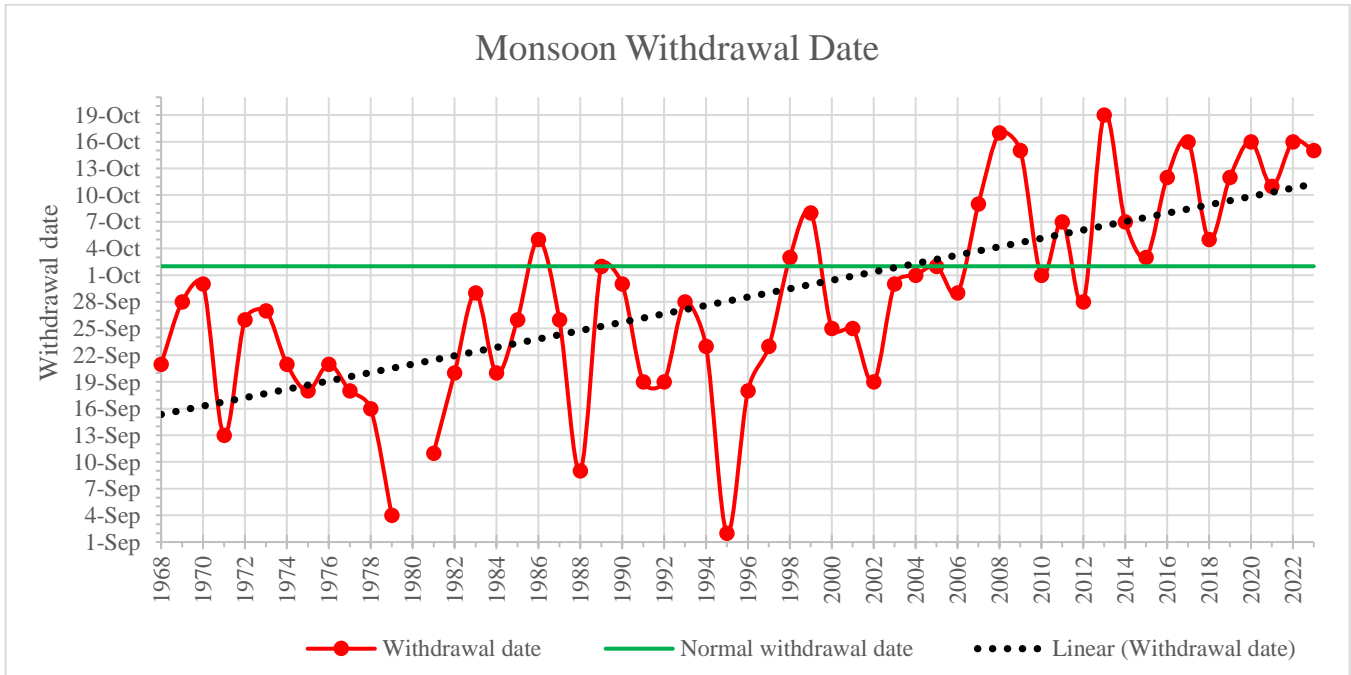

Monsoon Onset and Withdrawal date information

This year (A.D. 2023) monsoon entered into eastern Nepal by one day later than normal onset day on 14th June and withdrew from eastern Nepal on 15th October delayed by thirteen days. Last year (A.D. 2022) monsoon entered from Eastern Nepal on 5th June which was earlier by eight days against the normal onset date and withdrew on 16th October delayed by fourteen days against the normal withdrawal date. The normal onset and withdrawal date in Eastern Nepal is 13th June and 2nd October respectively (Figure 1 and 2, Table 1).

On the basis of normal onset and withdrawal of monsoon, the duration of monsoon is 112 days. The shortest monsoon duration of 73 days was recorded in 1979 and the longest duration of 130 days was recorded in 2008 (Figure 3). The earliest and the late onset was observed on 31st May 1996 and 27th June 1982 respectively (Figure 1, Table 1). Similarly, the earliest and the late withdrawal was recorded on 2nd September 1995 and 19th October 2013 respectively (Figure 2, Table 1).

Figure 1: Monsoon onset day (blue solid line), linear trend of onset day (black dotted line) and normal onset day (green solid line).

Government of Nepal
Ministry of Energy, Water Resource and Irrigation
Department of Hydrology and Meteorology
Climate Division (Climate Analysis Section)
Babarmahal, Kathmandu

Figure 2: Monsoon withdrawal day (red solid line), linear trend of withdrawal day (black dotted line) and normal withdrawal day (green solid line).

Figure 3: Monsoon period in days (purple solid line), linear trend of monsoon period (black dotted line) and normal monsoon period (green solid line).